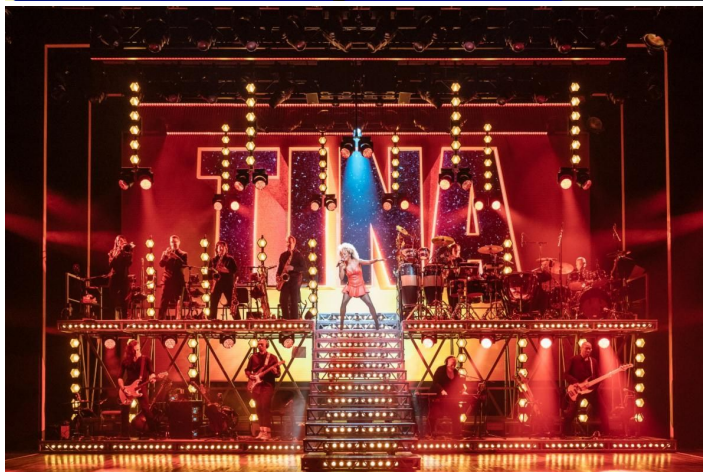

SHARE:

[Join Our Email List](#)

Great reads for theatre professionals:

PLAYBILL

Watch behind the scene [videos](#) for *Tina: The Tina Turner Musical* on Playbill.com.

Theater Update

Read today's [Theatre Update](#) by The New York Times.

Wednesday Matinee... see [Tina: The Tina Turner Musical](#) at the Lunt-Fontanne Theater in New York City. Products by City Theatrical include [SHoW DMX Neo](#)® Wireless DMX Transceivers, [QolorFLEX](#)® [SHoW DMX Neo 4x2.5A Dimmers](#), [Standard Top Hats](#), [Custom Top Hats](#) for Martin MAC Encore Wash, [Top Hats](#) for Martin MAC Encore CLD, [Safer Sidearms](#)™, and [Blacktak](#)™ [Light Mask Foil](#). Lighting software used includes [Lightwright](#)® 6, [Moving Light Assistant](#)™, and [Vectorworks Spotlight](#).

Lighting Design by Bruno Poet, Associate Lighting Designer John Viesta, Assistant Lighting Designer Alex Mannix, Lighting Programmer Max Narula, Production Electrician Jeremy Wahlers, Head Electrician Alex Joans, Light Board Operator David Spirakes, Lead Followspot James Travers, Spot operator Dave Brickman, Follow Spot Operators Sean Meehan and Greg Matisse, and House Electrician Dennis Boyle. Lighting Package by [PRG Technologies](#). Scenic and Costume Design by Mark Thompson. Scenery built by [PRG Scenic Technologies](#). Scenery also built by [Proof Productions](#) and [ShowMotion, Inc.](#). For a full list of cast and crew, view the [Playbill](#) for *Tina: The Tina Turner Musical*.

"This is one fine specimen in the best showbiz tradition of the Great Big Broadway Musical. The music is fantastic, the staging is deluxe, the central figure is a cultural icon and the lead performer, Adrienne Warren, is sensational."

- Marilyn Stasio, [Variety](#), on *Tina: The Tina Turner Musical*

Try It Today.

Contact your [City Theatrical Dealer](#) for everything you need to get started with wireless DMX, [QolorFLEX](#) Dimmers, and beam control accessories by City Theatrical.