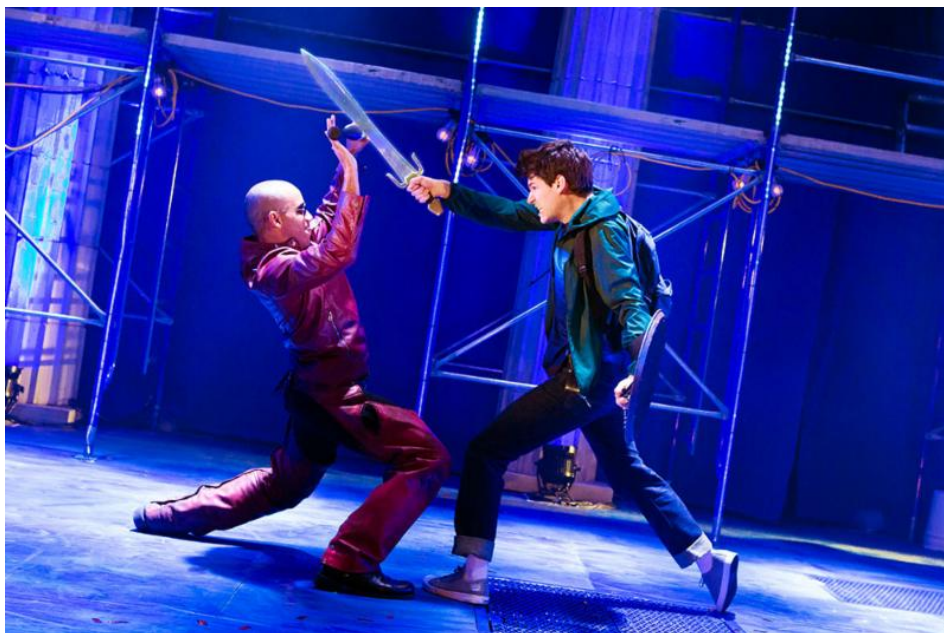

SHARE:

[Join Our Email List](#)

James Hayden Rodriguez and Chris McCarrell in *The Lightning Thief: The Percy Jackson Musical* (Jeremy Daniels)

Wednesday Matinee... see [The Lightning Thief](#) at the Oriental Theatre in Chicago, Illinois through January 13 (see North American [tour itinerary](#)). Products by City Theatrical include [QolorPIX® Pixel Controlled LED Tape](#), [QolorFLEX® 2x5A Dimmers](#), [QolorFLEX 4x2.5A Dimmers](#), [SHoW DMX SHoW Baby® 6 Wireless DMX](#), [Top Hats](#), [Blacktak™ Light Mask Foil](#), [Broadway Music Stand Lights](#), and [Barndoors](#). Lighting software used includes [Lightwright® 6](#), [Moving Light Assistant™](#), and [Vectorworks Spotlight](#).

Lighting Design by David Lander, Associate Lighting Designer Greg Solomon, Moving Light Programmer Colin Scott, Production Electrician Eric Abbott, Head Electrician Christopher Mount, and Electrician/Followspot Operator Joshua Jackson. Lighting Package by [PRG](#). Set Design by Lee Savage. Scenery built by [BB Props](#).

**"The QolorPIX pixel tape is great. My biggest concern was how to travel with it and not break it, but once I tried it, I knew it wouldn't be a problem."**

- Eric Abbott, Production Electrician, *The Lightning Thief North American Tour*