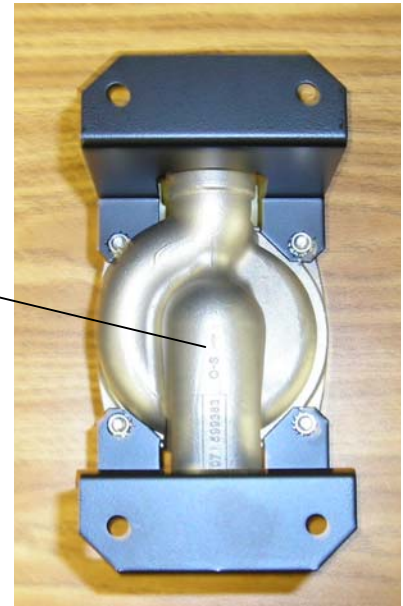

Products Affected:

CTI# 3300 & 3303 Aquafog 3300™

Overview:

A change has been made to the CTI# 3300 and CTI# 3303 Aquafog 3300 regarding the replacement of pumps.

Details:

In the event you need to replace the pump on your CTI# 3300 or CTI# 3303 Aquafog 3300, it will come with a new mounting bracket. Replacement units will fit into existing Aquafogs in much the same way, just with a few differences.

The new replacement unit is shown in the pictures to the right. While the pump differs in shape, it will function the same. The mounting bracket shown to the right will come pre-assembled on your replacement unit as shown. As you remove your old pump, note the direction the arrow is pointing on the pump metalwork. The new pump has a small arrow denoting water flow imbedded in the casting. As you install the new unit onto the mounting studs, make sure the arrow is pointing in the same direction. As always, City Theatrical, Inc. Technical Services staff are available to answer any questions you may have.

Flow
Direction
Arrow