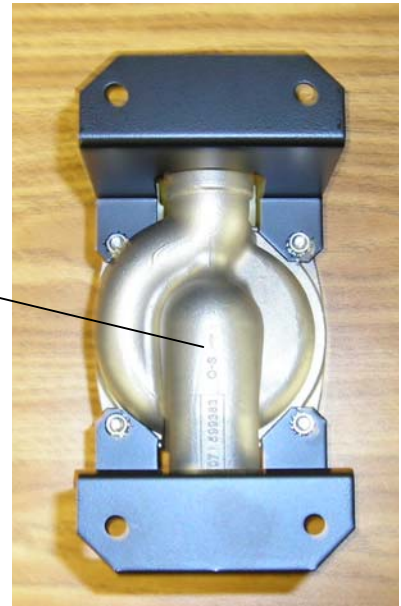

Products Affected:

CTI# 3300 & 3303 Aquafog 3300™

Overview:

A change has been made to the CTI# 3300 and CTI# 3303 Aquafog 3300 regarding the replacement of pumps.

Details:

In the event you need to replace the pump on your CTI# 3300 or CTI# 3303 Aquafog 3300, it will come with a new mounting bracket. Replacement units will fit into existing Aquafogs in much the same way, just with a few differences.

The new replacement unit is shown in the pictures to the right. While the pump differs in shape, it will function the same. The mounting bracket shown to the right will come pre-assembled on your replacement unit as shown. As you remove your old pump, note the direction the arrow is pointing on the pump metalwork. The new pump has a small arrow denoting water flow imbedded in the casting. As you install the new unit onto the mounting studs, make sure the arrow is pointing in the same direction. As always, City Theatrical, Inc. Technical Services staff are available to answer any questions you may have.

Flow
Direction
Arrow