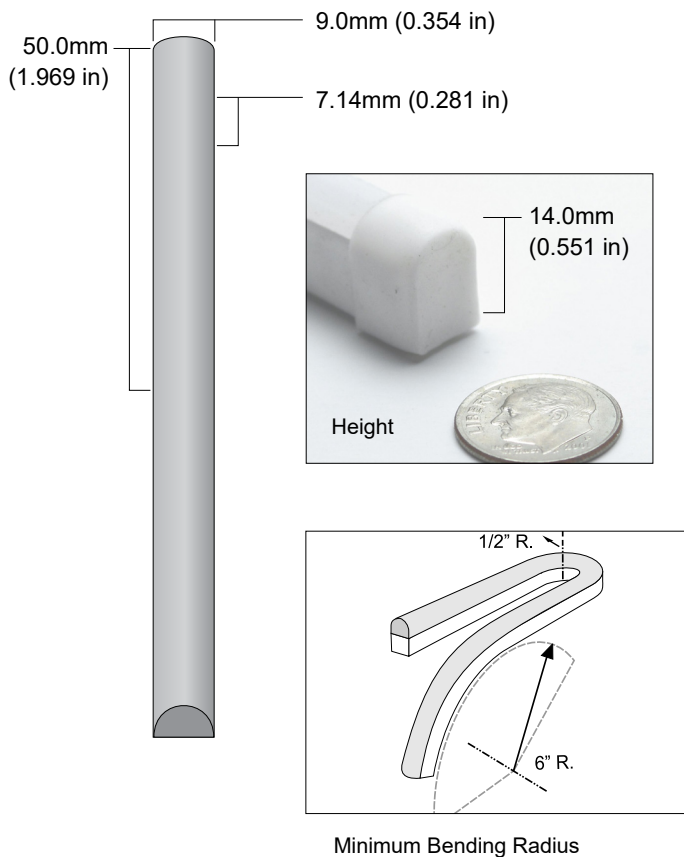

QolorFLEX NuNeon, RGB N914-RGB-5 is a sealed LED linear product that is flexible and safe for indoor or outdoor use. It is rugged, outdoor-rated, and dimmable. It can be cut to length and is available in a variety of colors plus RGB. It offers nearly the same visual impact as traditional blown glass neon without the problematic issue of installation and maintenance. QolorFLEX NuNeon operates on 24VDC and can be powered and controlled by a variety of QolorFLEX Dimmers and power supplies.

SPECIFICATIONS:

Physical		
Length	5m	(16.404 ft)
Height	14mm	(0.551 in)
Width	9mm	(0.354 in)
Cutting Increment	50mm	(1.969 in)
LED Spacing	7.14mm	(0.281 in)
Material	Silicone Extrusion	
Type	White Finish	
Connector Type	200mm long (7.874 in) flat cable on both ends, stripped 10mm and tinned	
Minimum Bending Radius	Flat plane: 1/2" Global axis: 6"	

Output	
Color(s)	RGB
Wavelength	622/518/468 nm
Beam Angle	120°
Light Color Detail	Red, Green, Blue
Lumens Per Meter	330 lm/m

Electrical	
Operating Voltage	24VDC
Current	2.0A
Power Consumption	9.6w/m (2.93 w/ft)
Power Consumption/5m	48w/5m
Density	140 LEDs/m
LED Type	3528