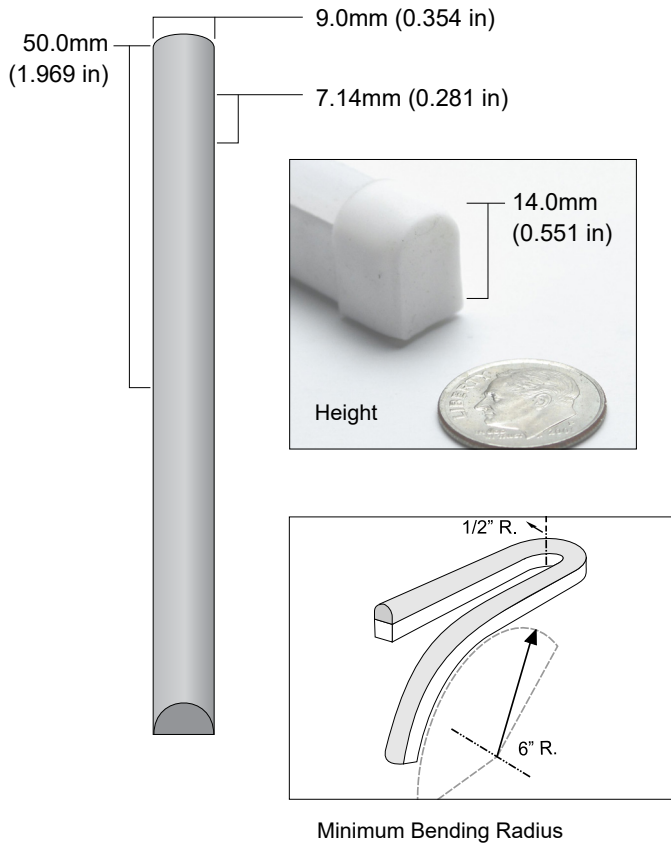

QolorFLEX NuNeon, Natural White N914-NW-10 is a sealed LED linear product that is flexible and safe for indoor or outdoor use. It is rugged, outdoor-rated, and dimmable. It can be cut to length and is available in a variety of colors plus RGB. It offers nearly the same visual impact as traditional blown glass neon without the problematic issue of installation and maintenance. QolorFLEX NuNeon operates on 24VDC and can be powered and controlled by a variety of QolorFLEX Dimmers and power supplies.

SPECIFICATIONS:

Physical		
Length	10m	(32.808 ft)
Height	14mm	(0.551 in)
Width	9mm	(0.354 in)
Cutting Increment	50mm	(1.969 in)
LED Spacing	7.14mm	(0.281 in)
Material	Silicone Extrusion	
Type	White Finish	
Connector Type	200mm long (7.874 in) flat cable on both ends, stripped 10mm and tinned	
Minimum Bending Radius	Flat plane: 1/2" Global axis: 6"	

Output	
Color(s)	Natural White
Color Temperature	4000 K
Beam Angle	120°
Lumens Per Meter	750 lm/m

Electrical	
Operating Voltage	24VDC
Current	3.0A
Power Consumption	7.2w/m (2.2 w/ft)
Power Consumption/10m	72w/10m
Density	140 LEDs/m
LED Type	2835