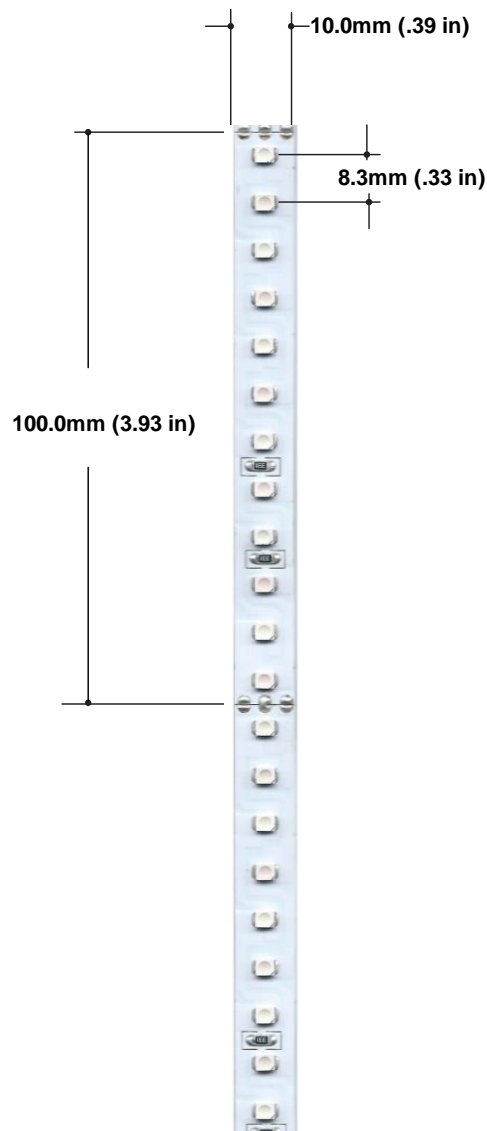

CITY THEATRICAL

NEW YORK • LONDON

475 Barell Ave., Carlstadt, NJ 07072

Voice: 800-230-9497, 201-549-1160

Fax: 201-549-1161

QolorFLEX 3528-24-WWCW-120-5-20-1 is an interior grade adjustable white LED Tape with a high output brightness and the ability to vary the color temperature from very warm (2400°K) to daylight (6500°K) when used with a DMX control system. Its 24V configuration allows for longer runs. It is available in full 5 meter spools, sample strips and is included in our QolorFLEX Demo Kit.

QolorFLEX LED Tape P/N 3528-24-WWCW-120-5-20-1

SPECIFICATIONS

Color(s)	Adjustable White
Color Temp	2,400° - 6,500° K
Wavelength	N/A
Beam Angle	120°
Brightness (lumens/m)	635/753
Power Consumption (watts/5m)	38.4
Power Consumption (watts/ft)	2.34
Operating Voltage	24VDC
Current (mA/5m)	3500
Quantity of LEDs Per 5m (16.4 ft)	600
CRI	70
LED Spacing	8.3mm
Cutting Increment	100.0mm
Length	5m (16.4 ft)
Width	10mm (0.39 in)
Average Life	25,000 hrs
Compliance	ETL/CE/RoHS
Warranty	Two Years
IP Rating	IP20
LED Chip Size	3528
Backing Color	White
Use Environment	Indoor