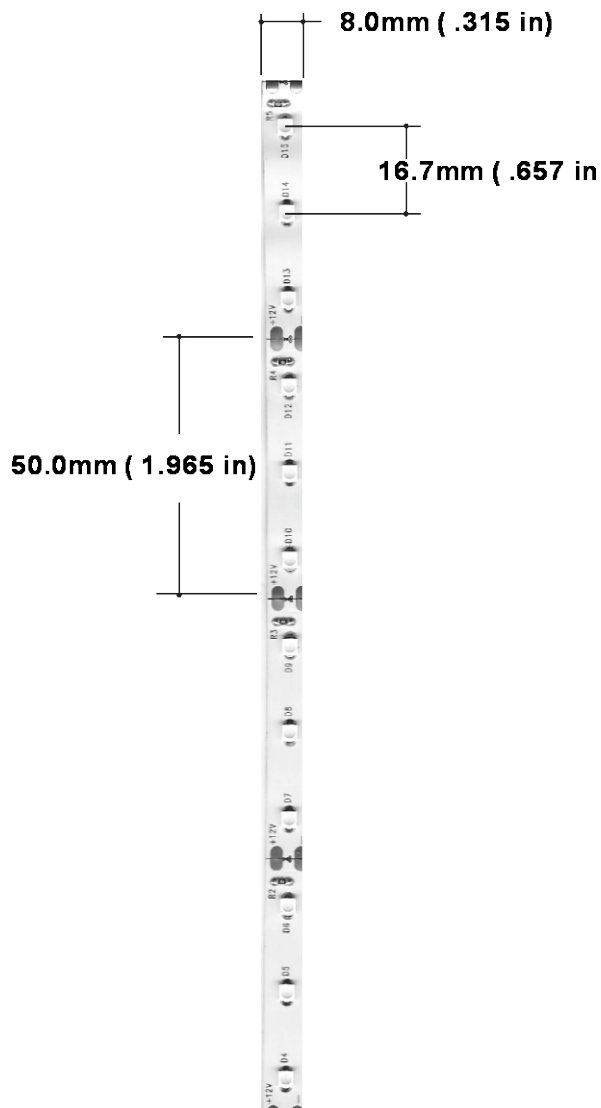

CITY THEATRICAL

NEW YORK • LONDON

475 Borell Ave., Carlstadt, NJ 07072

Voice: 800-230-9497, 201-549-1160

Fax: 201-549-1161

QolorFLEX 3528-12-WW-60-5-20-1

Is an interior grade LED Tape with a medium low output (300 lumens/meter) brightness and a warm 2700°K color temperature. It is available in full 5 meter spools, sample strips and is included in our QolorFLEX Demo Kit.

QolorFLEX TAPE PN 3528-12-WW-60-5-20-1

SPECIFICATIONS

Color(s)	Warm White
Color Temp	2700° K
Wavelength	N/A
Beam Angle	120°
Brightness (lumens/m)	300
Power Consumption (watts/5m)	24
Power Consumption (watts/ft)	1.46
Operating Voltage	12VDC
Current (mA/5m0)	2000
Quantity of LEDs Per 5m (16.4 ft)	300
CRI	70
LED Spacing	16.7mm
Cutting Increment	50.0mm
Length	5m (16.4 ft)
Width	8mm
Average Life	25,000 hrs
Compliance	RoHS/CE
Warranty	Two Years
IP Rating	IP20
LED Chip Size	3528
Backing Color	White
Use Environment	Indoor