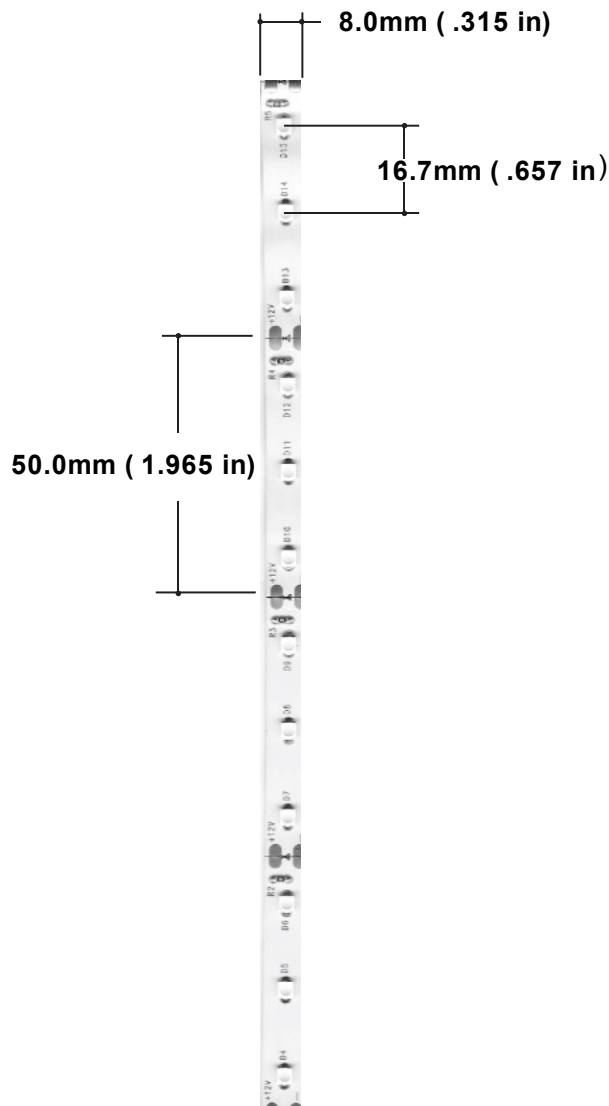

CITY THEATRICAL

NEW YORK • LONDON

475 Barell Ave., Carlstadt, NJ 07072

Voice: 800-230-9497, 201-549-1160

Fax: 201-549-1161

QolorFLEX 3528-12-NW-60-5-20-1 is an interior grade LED Tape with a medium output (330 lumens/meter) brightness. The natural white color (4100°K) makes it perfect for displays or light box use- where good color rendition is needed. It is available in full 5 meter spools, sample strips and is included in our QolorFLEX Demo Kit.

QolorFLEX LED Tape

P/N 3528-12-NW-60-5-20-1

SPECIFICATIONS

Color(s)	Natural White
Color Temp	4100° K
Wavelength	N/A
Beam Angle	120°
Brightness (lumens/m)	330
Power Consumption (watts/5m)	24
Power Consumption (watts/ft)	1.46
Operating Voltage	12VDC
Current (mA/5m)	2000
Quantity of LEDs Per 5m (16.4 ft)	300
CRI	70
LED Spacing	16.7mm
Cutting Increment	50.0mm
Length	5m (16.4 ft)
Width	8mm
Average Life	25,000 hrs
Compliance	ETL
Warranty	Two Years
IP Rating	IP20
LED Chip Size	3528
Backing Color	White
Use Environment	Indoor