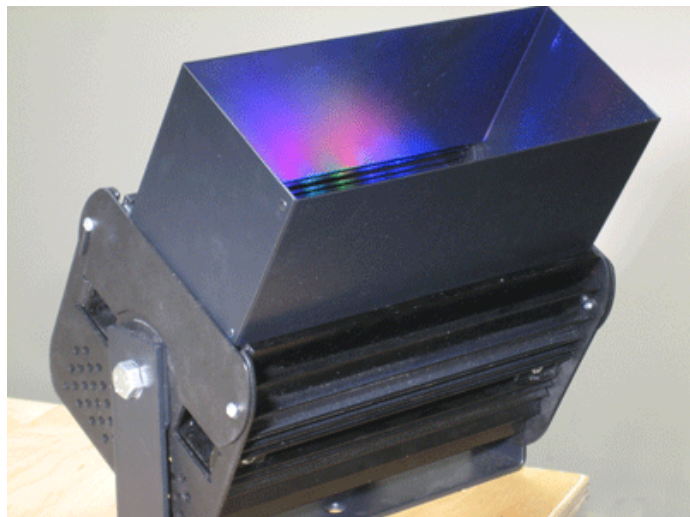

**read more...**

*Continued from March 2011 CTI Newsletter*

**Accessories for ETC Selador Products**

CTI specializes in lighting accessories so we do produce a wide range of accessories for LED fixtures, including the unique ETC Selador range of seven color LEDs. We make our standard accessories for the 11" size, and can make custom accessories for any other size of Selador fixture.

The ETC Selador LED fixture.

CTI PN 2550 Selador Full Top Hat

CTI PN 2552 Selador Eggcrate Louver

CTI PN 2554 Selador Barn Door