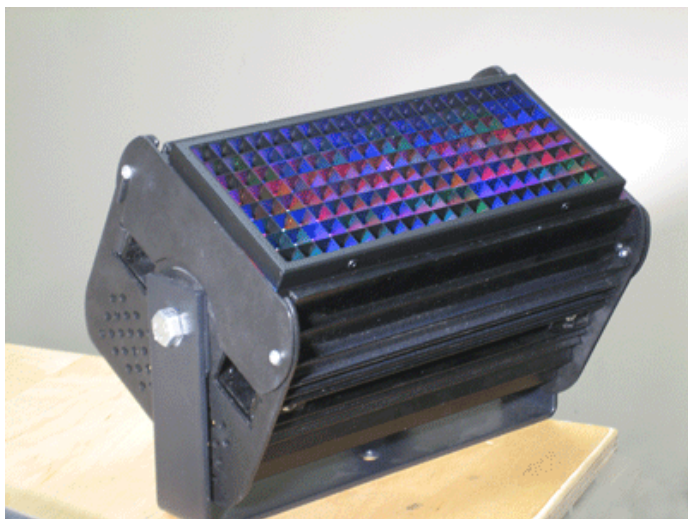

**read more...**

*Continued from March 2011 CTI Newsletter*

**Accessories for ETC Selador Products**

CTI specializes in lighting accessories so we do produce a wide range of accessories for LED fixtures, including the unique ETC Selador range of seven color LEDs. We make our standard accessories for the 11" size, and can make custom accessories for any other size of Selador fixture.

The ETC Selador LED fixture.

CTI PN 2550 Selador Full Top Hat

CTI PN 2552 Selador Eggcrate Louver

CTI PN 2554 Selador Barn Door