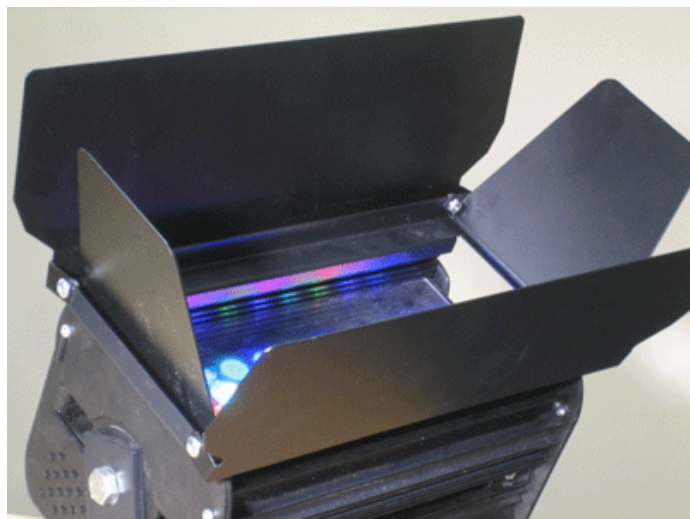

**read more...**

*Continued from March 2011 CTI Newsletter*

**Accessories for ETC Selador Products**

CTI specializes in lighting accessories so we do produce a wide range of accessories for LED fixtures, including the unique ETC Selador range of seven color LEDs. We make our standard accessories for the 11" size, and can make custom accessories for any other size of Selador fixture.

The ETC Selador LED fixture.

CTI PN 2550 Selador Full Top Hat

CTI PN 2552 Selador Eggcrate Louver

CTI PN 2554 Selador Barn Door