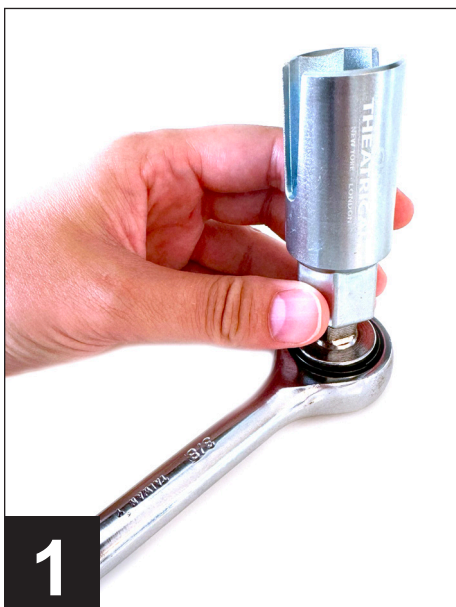

New!

Wing Nut Socket

Secure Any Wing Nut With Ease

How it works:

Attach the Wing Nut Socket (City Theatrical Part Number 1350) to a **3/8" ratchet with a push button**, to secure the socket placement.

Slide the opening over any wing nut.

Tighten or loosen the wing nut with ease, with more reliability than possible by hand.

City Theatrical P/N: **1350**
citytheatrical.com/products/wing-nut-socket

**CITY
THEATRICAL**
NEW YORK • LONDON
An Environmental Lights Company