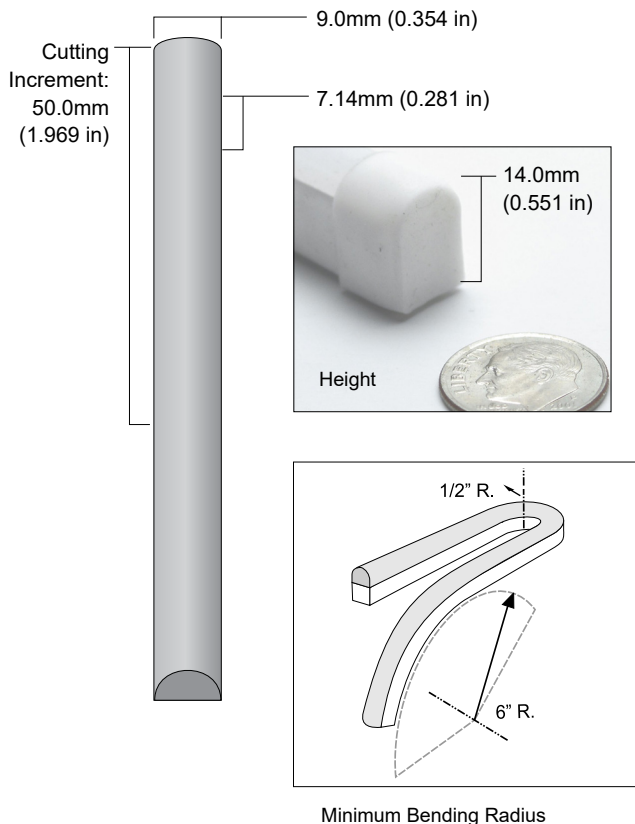

QolorFLEX NuNeon, Warm White N914-WW-10 is a sealed LED linear product that is flexible and safe for indoor or outdoor use. It is rugged, outdoor-rated, and dimmable. It can be cut to length and is available in a variety of colors plus RGB. It offers nearly the same visual impact as traditional blown glass neon without the problematic issue of installation and maintenance. QolorFLEX NuNeon operates on 24VDC and can be powered and controlled by a variety of QolorFLEX Dimmers and power supplies.

QolorFLEX NuNeon®, Warm White
N914-WW-10

SPECIFICATIONS:

Physical

Length	10m	(32.808 ft)
Height	14mm	(0.551 in)
Width	9mm	(0.354 in)
Cutting Increment	50mm	(1.969 in)
LED Spacing	7.14mm	(0.281 in)
Material	Silicone Extrusion	
Type	White Finish	
Connector Type	200mm long (7.874 in) flat cable on both ends, stripped 10mm and tinned	
Minimum Bending Radius	Flat plane: 1/2" Global axis: 6"	

Output

Color(s)	Warm White
Color Temperature	2700 K
Beam Angle	120°
Lumens Per Meter	750 lm/m

Electrical

Operating Voltage	24VDC
Current	3.0A
Power Consumption	7.2w/m (2.2 w/ft)
Power Consumption/10m	72w/10m
Density	140 LEDs/m
LED Type	2835

QolorFLEX NuNeon Accessories

PART NUMBER	NAME	PART NUMBER	NAME
N914-01	QolorFLEX NuNeon End Cap with Strain Relief, Pack of 10 	N914-05	QolorFLEX NuNeon Aluminum Extrusion, 2m 
N914-02	QolorFLEX NuNeon End Cap, Pack of 10 	N914-07	QolorFLEX NuNeon Aluminum Extrusion Mounting Clip, Pack of 10 
N914-03	QolorFLEX NuNeon Lead Wire, Two Wire, 40cm 	N914-09	QolorFLEX NuNeon Plastic Mounting Clip, 30mm, Pack of 10 
N914-03-100	QolorFLEX NuNeon Lead Wire, Two Wire, 40cm (not pictured)	NU1040	QolorFLEX NuNeon Silicone, White 
N914-04	QolorFLEX NuNeon Lead Wire, Four Wire, 40cm 	NU1034	QolorFLEX NuNeon Heat Shrink Tubing, Clear, 2 feet (0.6m) 
N914-04-100	QolorFLEX NuNeon Lead Wire, Four Wire, 40cm (not pictured)		