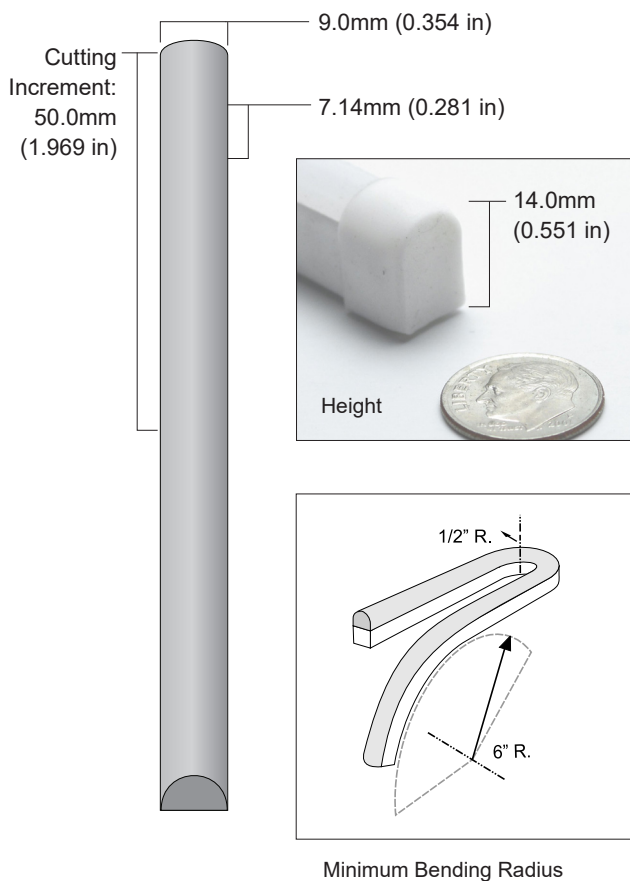

**QolorFLEX NuNeon, Warm White N914-WW-10** is a sealed LED linear product that is flexible and safe for indoor or outdoor use. It is rugged, outdoor-rated, and dimmable. It can be cut to length and is available in a variety of colours plus RGB. It offers nearly the same visual impact as traditional blown glass neon without the problematic issue of installation and maintenance. QolorFLEX NuNeon operates on 24VDC and can be powered and controlled by a variety of QolorFLEX Dimmers and power supplies.

**SPECIFICATIONS:**

Physical		
Length	10m	(32.808 ft)
Height	14mm	(0.551 in)
Width	9mm	(0.354 in)
Cutting Increment	50mm	(1.969 in)
LED Spacing	7.14mm	(0.281 in)
Material	Silicone Extrusion	
Type	White Finish	
Connector Type	200mm long (7.874 in) flat cable on both ends, stripped 10mm and tinned	
Minimum Bending Radius	Flat plane: 1/2" Global axis: 6"	

Output	
Colour(s)	Warm White
Colour Temperature	2700 K
Beam Angle	120°
Lumens Per Metre	750 lm/m

Electrical	
Operating Voltage	24VDC
Current	3.0A
Power Consumption	7.2w/m (2.2 w/ft)
Power Consumption/10m	72w/10m
Density	140 LEDs/m
LED Type	2835

## QolorFLEX NuNeon Specifications

PART NUMBER	NAME	VOLTAGE	COLOUR TEMP	WAVE-LENGTH	POWER CONSUMPTION	LENGTH
N914-H27006500-5	QolorFLEX NuNeon, Tunable White HiQ High CRI 	24	2700°K, 6500°K	N/A	70 w/5m (1 reel)	5m
N914-CW-10	QolorFLEX NuNeon, Cool White 	24	6500°K	N/A	72w/10m (1 reel)	10m
N914-NW-10	QolorFLEX NuNeon, Natural White 	24	4000°K	N/A	72w/10m (1 reel)	10m
N914-WW-10	QolorFLEX NuNeon, Warm White 	24	2700°K	N/A	72w/10m (1 reel)	10m
N914-A-10	QolorFLEX NuNeon, Amber 	24	N/A	588 nm	72w/10m (1 reel)	10m
N914-B-10	QolorFLEX NuNeon, Blue 	24	N/A	468 nm	72w/10m (1 reel)	10m
N914-G-10	QolorFLEX NuNeon, Green 	24	N/A	518 nm	72w/10m (1 reel)	10m
N914-R-10	QolorFLEX NuNeon, Red 	24	N/A	622 nm	72w/10m (1 reel)	10m
N914-RGB-5	QolorFLEX NuNeon, RGB 	24	N/A	622/518/468 nm	48 w/5m (1 reel)	5m