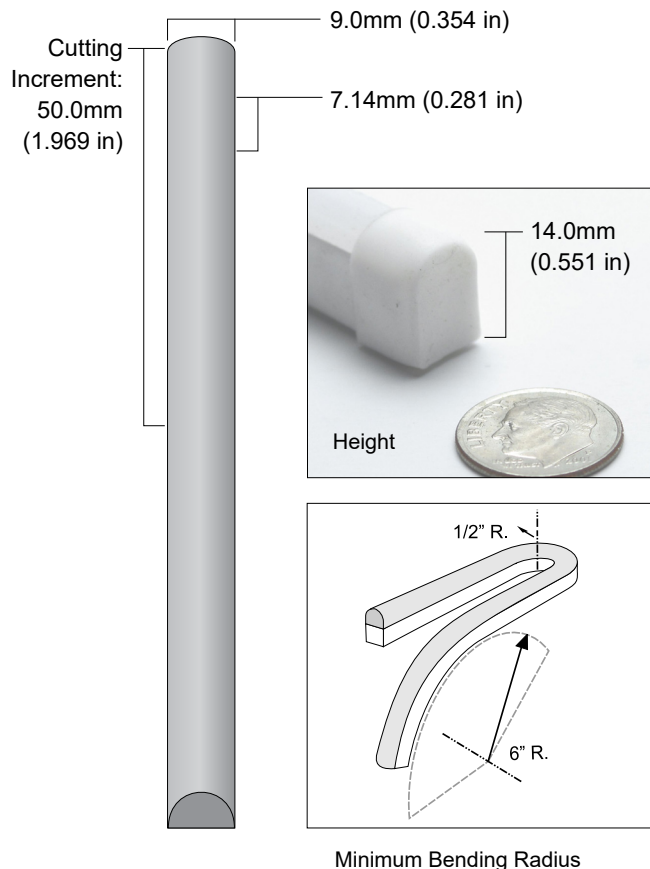

**QolorFLEX NuNeon®, Warm White**  
**N914-WW-10**

**QolorFLEX NuNeon, Warm White N914-WW-10** is a sealed LED linear product that is flexible and safe for indoor or outdoor use. It is rugged, outdoor-rated, and dimmable. It can be cut to length and is available in a variety of colors plus RGB. It offers nearly the same visual impact as traditional blown glass neon without the problematic issue of installation and maintenance. QolorFLEX NuNeon operates on 24VDC and can be powered and controlled by a variety of QolorFLEX Dimmers and power supplies.

**SPECIFICATIONS:**

Physical		
Length	10m	(32.808 ft)
Height	14mm	(0.551 in)
Width	9mm	(0.354 in)
Cutting Increment	50mm	(1.969 in)
LED Spacing	7.14mm	(0.281 in)
Material	Silicone Extrusion	
Type	White Finish	
Connector Type	200mm long (7.874 in) flat cable on both ends, stripped 10mm and tinned	
Minimum Bending Radius	Flat plane: 1/2" Global axis: 6"	

Output	
Color(s)	Warm White
Color Temperature	2700 K
Beam Angle	120°
Lumens Per Meter	750 lm/m

Electrical	
Operating Voltage	24VDC
Current	3.0A
Power Consumption	7.2w/m (2.2 w/ft)
Power Consumption/10m	72w/10m
Density	140 LEDs/m
LED Type	2835