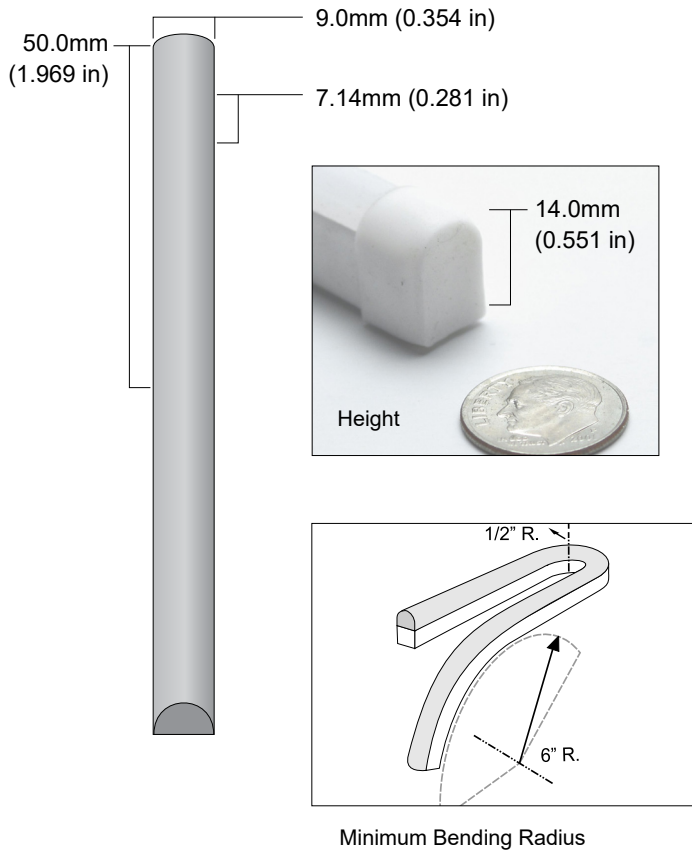

QolorFLEX NuNeon, Warm White N914-WW-10 is a sealed LED linear product that is flexible and safe for indoor or outdoor use. It is rugged, outdoor-rated, and dimmable. It can be cut to length and is available in a variety of colors plus RGB. It offers nearly the same visual impact as traditional blown glass neon without the problematic issue of installation and maintenance. QolorFLEX NuNeon operates on 24VDC and can be powered and controlled by a variety of QolorFLEX Dimmers and power supplies.

SPECIFICATIONS:

Physical		
Length	10m	(32.808 ft)
Height	14mm	(0.551 in)
Width	9mm	(0.354 in)
Cutting Increment	50mm	(1.969 in)
LED Spacing	7.14mm	(0.281 in)
Material	Silicone Extrusion	
Type	White Finish	
Connector Type	200mm long (7.874 in) flat cable on both ends, stripped 10mm and tinned	
Minimum Bending Radius	Flat plane: ½" Global axis: 6"	

Output	
Color(s)	Warm White
Color Temperature	2700 K
Beam Angle	120°
Lumens Per Meter	750 lm/m

Electrical	
Operating Voltage	24VDC
Current	3.0A
Power Consumption	7.2w/m (2.2 w/ft)
Power Consumption/10m	72w/10m
Density	140 LEDs/m
LED Type	2835