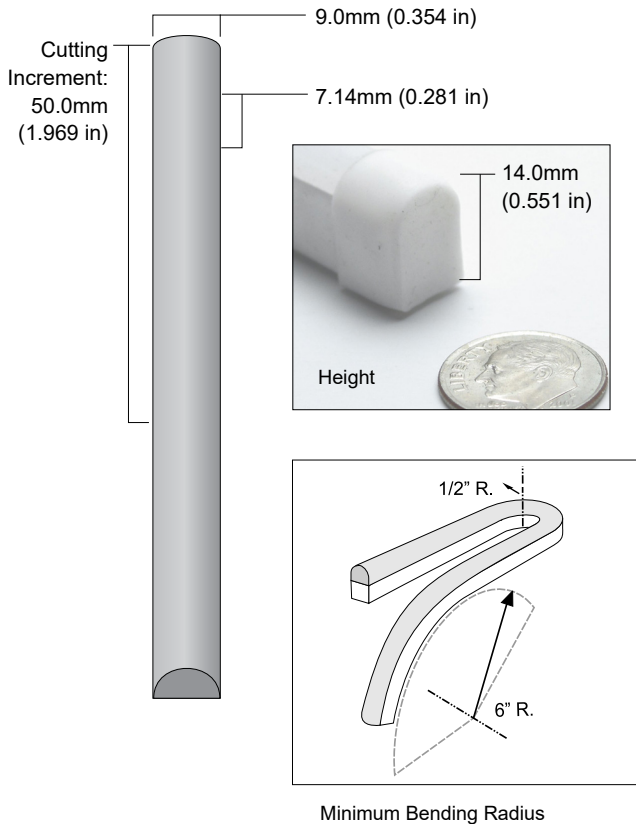

QolorFLEX NuNeon, RGB N914-RGB-5 is a sealed LED linear product that is flexible and safe for indoor or outdoor use. It is rugged, outdoor-rated, and dimmable. It can be cut to length and is available in a variety of colors plus RGB. It offers nearly the same visual impact as traditional blown glass neon without the problematic issue of installation and maintenance. QolorFLEX NuNeon operates on 24VDC and can be powered and controlled by a variety of QolorFLEX Dimmers and power supplies.

SPECIFICATIONS:

Physical		
Length	5m	(16.404 ft)
Height	14mm	(0.551 in)
Width	9mm	(0.354 in)
Cutting Increment	50mm	(1.969 in)
LED Spacing	7.14mm	(0.281 in)
Material	Silicone Extrusion	
Type	White Finish	
Connector Type	200mm long (7.874 in) flat cable on both ends, stripped 10mm and tinned	
Minimum Bending Radius	Flat plane: 1/2" Global axis: 6"	

Output	
Color(s)	RGB
Wavelength	622/518/468 nm
Beam Angle	120°
Light Color Detail	Red, Green, Blue
Lumens Per Meter	330 lm/m

Electrical	
Operating Voltage	24VDC
Current	2.0A
Power Consumption	9.6w/m (2.93 w/ft)
Power Consumption/5m	48w/5m
Density	140 LEDs/m
LED Type	3528

Product Information	
Use Environment	Indoor/ Outdoor
Dimmable	Fully Dimmable
Average Life	50,000 hours
Warranty	Two years
IP Rating	IP67
Compliance	ETL, CE, RoHS