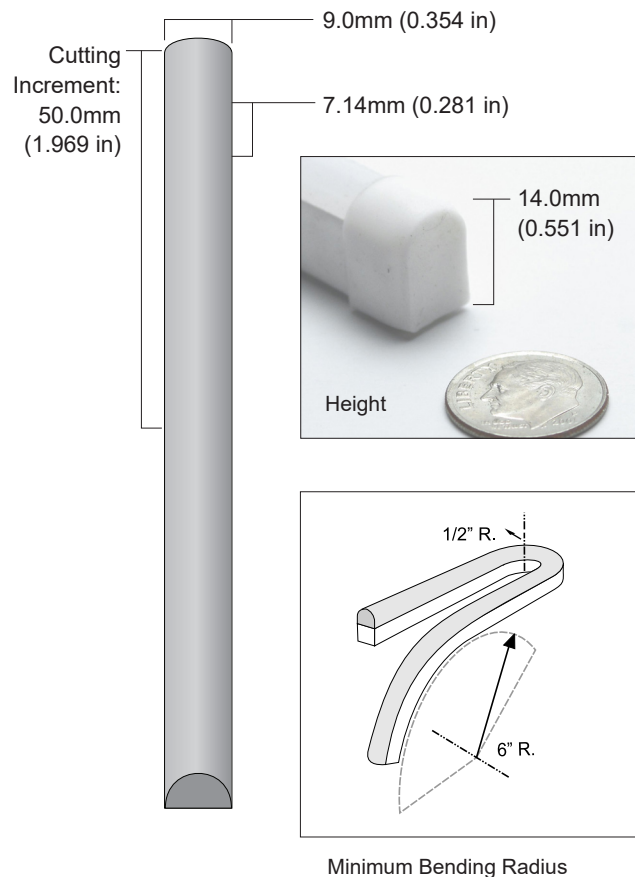

SPECIFICATIONS:

Physical		
Length	5m	(16.404 ft)
Height	14mm	(0.551 in)
Width	9mm	(0.354 in)
Cutting Increment	50mm	(1.969 in)
LED Spacing	7.14mm	(0.281 in)
Material	Silicone Extrusion	
Type	White Finish	
Connector Type	200mm long (7.874 in) flat cable on both ends, stripped 10mm and tinned	
Minimum Bending Radius	Flat plane: 1/2" Global axis: 6"	

Output	
Colour(s)	RGB
Wavelength	622/518/468 nm
Beam Angle	120°
Light Colour Detail	Red, Green, Blue
Lumens Per Metre	330 lm/m

Electrical	
Operating Voltage	24VDC
Current	2.0A
Power Consumption	9.6w/m (2.93 w/ft)
Power Consumption/5m	48w/5m
Density	140 LEDs/m
LED Type	3528

Product Information	
Use Environment	Indoor/ Outdoor
Dimmable	Fully Dimmable
Average Life	50,000 hours
Warranty	Two years
IP Rating	IP67
Compliance	ETL, CE, RoHS