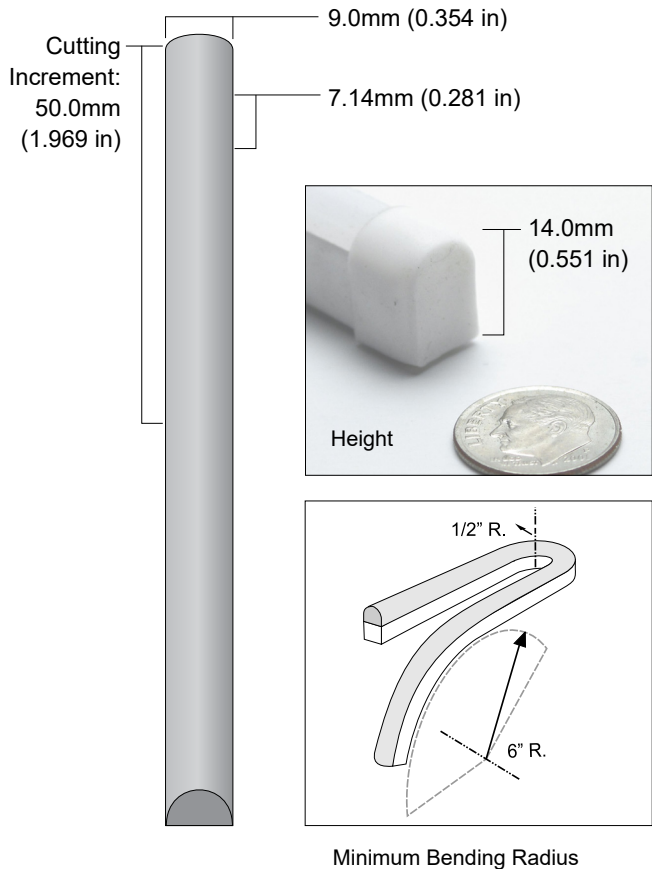

QolorFLEX NuNeon, RGB N914-RGB-5 is a sealed LED linear product that is flexible and safe for indoor or outdoor use. It is rugged, outdoor-rated, and dimmable. It can be cut to length and is available in a variety of colors plus RGB. It offers nearly the same visual impact as traditional blown glass neon without the problematic issue of installation and maintenance. QolorFLEX NuNeon operates on 24VDC and can be powered and controlled by a variety of QolorFLEX Dimmers and power supplies.

SPECIFICATIONS:

Physical		
Length	5m	(16.404 ft)
Height	14mm	(0.551 in)
Width	9mm	(0.354 in)
Cutting Increment	50mm	(1.969 in)
LED Spacing	7.14mm	(0.281 in)
Material	Silicone Extrusion	
Type	White Finish	
Connector Type	200mm long (7.874 in) flat cable on both ends, stripped 10mm and tinned	
Minimum Bending Radius	Flat plane: 1/2" Global axis: 6"	

Output	
Color(s)	RGB
Wavelength	622/518/468 nm
Beam Angle	120°
Light Color Detail	Red, Green, Blue
Lumens Per Meter	330 lm/m

Electrical	
Operating Voltage	24VDC
Current	2.0A
Power Consumption	9.6w/m (2.93 w/ft)
Power Consumption/5m	48w/5m
Density	140 LEDs/m
LED Type	3528