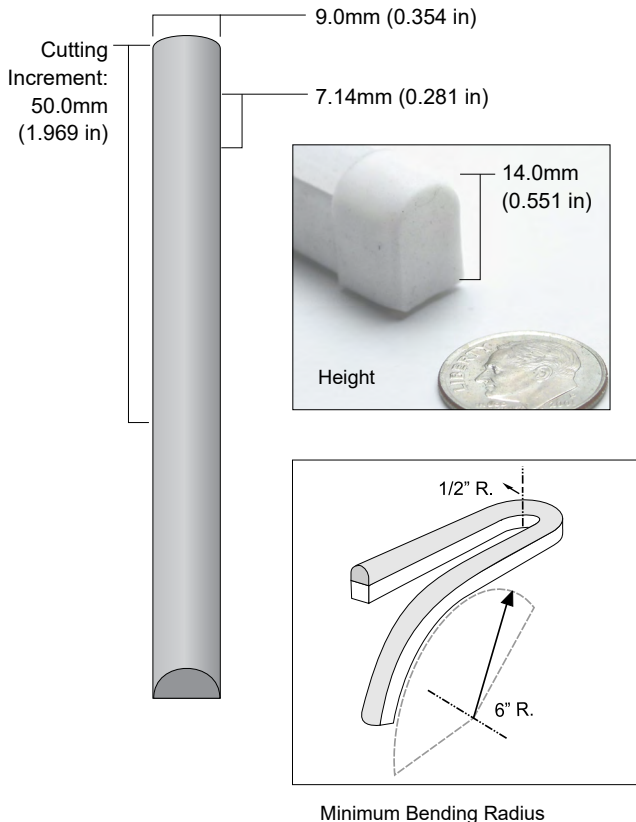

QolorFLEX NuNeon®, Red
N914-R-10

QolorFLEX NuNeon, Red N914-R-10 is a sealed LED linear product that is flexible and safe for indoor or outdoor use. It is rugged, outdoor-rated, and dimmable. It can be cut to length and is available in a variety of colors plus RGB. It offers nearly the same visual impact as traditional blown glass neon without the problematic issue of installation and maintenance. QolorFLEX NuNeon operates on 24VDC and can be powered and controlled by a variety of QolorFLEX Dimmers and power supplies.

SPECIFICATIONS:

Physical		
Length	10m	(32.808 ft)
Height	14mm	(0.551 in)
Width	9mm	(0.354 in)
Cutting Increment	50mm	(1.969 in)
LED Spacing	7.14mm	(0.281 in)
Material	Silicone Extrusion	
Type	White Finish	
Connector Type	200mm long (7.874 in) flat cable on both ends, stripped 10mm and tinned	
Minimum Bending Radius	Flat plane: 1/2" Global axis: 6"	

Output	
Color(s)	Red
Wavelength	622 nm
Beam Angle	120°
Lumens Per Meter	200 lm/m

Electrical	
Operating Voltage	24VDC
Current	3.0A
Power Consumption	7.2w/m (2.2 w/ft)
Power Consumption/10m	72w/10m
Density	140 LEDs/m
LED Type	2835

Product Information	
Use Environment	Indoor/ Outdoor
Dimmable	Fully Dimmable
Average Life	50,000 hours
Warranty	Two years
IP Rating	IP67
Compliance	ETL, CE, RoHS