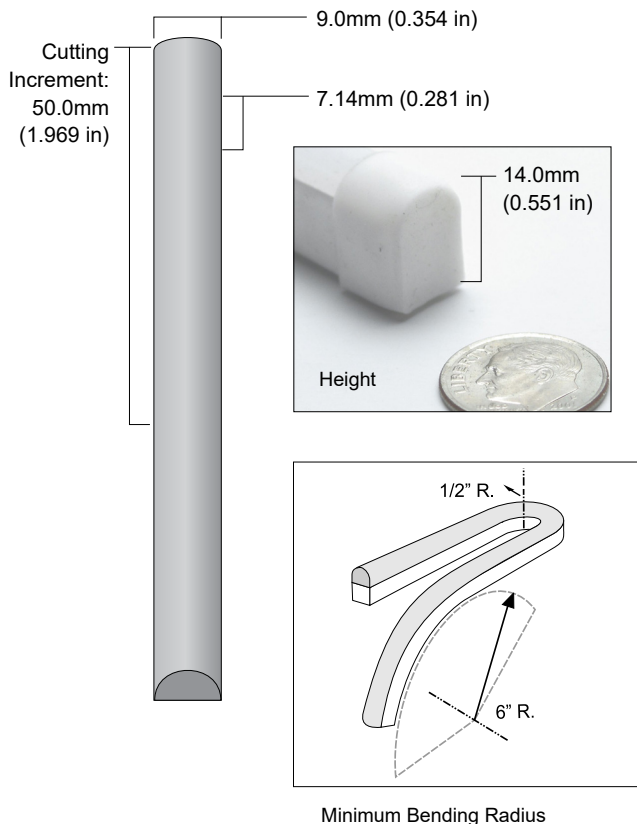

**QolorFLEX NuNeon, Red N914-R-10** is a sealed LED linear product that is flexible and safe for indoor or outdoor use. It is rugged, outdoor-rated, and dimmable. It can be cut to length and is available in a variety of colors plus RGB. It offers nearly the same visual impact as traditional blown glass neon without the problematic issue of installation and maintenance. QolorFLEX NuNeon operates on 24VDC and can be powered and controlled by a variety of QolorFLEX Dimmers and power supplies.

**SPECIFICATIONS:**

Physical		
Length	10m	(32.808 ft)
Height	14mm	(0.551 in)
Width	9mm	(0.354 in)
Cutting Increment	50mm	(1.969 in)
LED Spacing	7.14mm	(0.281 in)
Material	Silicone Extrusion	
Type	White Finish	
Connector Type	200mm long (7.874 in) flat cable on both ends, stripped 10mm and tinned	
Minimum Bending Radius	Flat plane: 1/2" Global axis: 6"	

Output	
Color(s)	Red
Wavelength	622 nm
Beam Angle	120°
Lumens Per Meter	200 lm/m

Electrical	
Operating Voltage	24VDC
Current	3.0A
Power Consumption	7.2w/m (2.2 w/ft)
Power Consumption/10m	72w/10m
Density	140 LEDs/m
LED Type	2835

## QolorFLEX NuNeon Specifications

PART NUMBER	NAME	VOLTAGE	COLOR TEMP	WAVELENGTH	POWER CONSUMPTION	LENGTH
N914-H27006500-5	QolorFLEX NuNeon, Tunable White HiQ High CRI	24	2700°K, 6500°K	N/A	70 w/5m (1 reel)	5m
N914-CW-10	QolorFLEX NuNeon, Cool White	24	6500°K	N/A	72w/10m (1 reel)	10m
N914-NW-10	QolorFLEX NuNeon, Natural White	24	4000°K	N/A	72w/10m (1 reel)	10m
N914-WW-10	QolorFLEX NuNeon, Warm White	24	2700°K	N/A	72w/10m (1 reel)	10m
N914-A-10	QolorFLEX NuNeon, Amber	24	N/A	588 nm	72w/10m (1 reel)	10m
N914-B-10	QolorFLEX NuNeon, Blue	24	N/A	468 nm	72w/10m (1 reel)	10m
N914-G-10	QolorFLEX NuNeon, Green	24	N/A	518 nm	72w/10m (1 reel)	10m
N914-R-10	QolorFLEX NuNeon, Red	24	N/A	622 nm	72w/10m (1 reel)	10m
N914-RGB-5	QolorFLEX NuNeon, RGB	24	N/A	622/518/468 nm	48 w/5m (1 reel)	5m