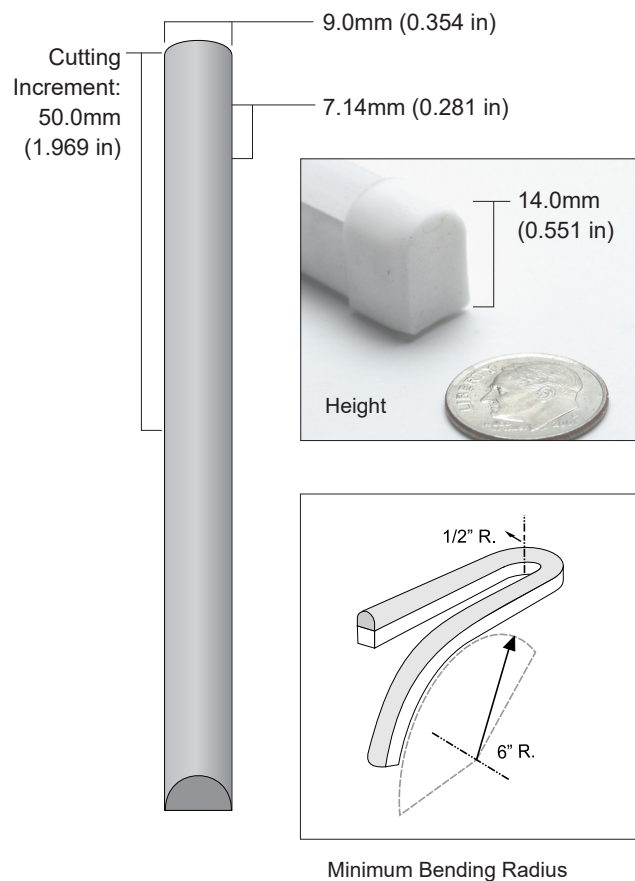

SPECIFICATIONS:

Physical		
Length	10m	(32.808 ft)
Height	14mm	(0.551 in)
Width	9mm	(0.354 in)
Cutting Increment	50mm	(1.969 in)
LED Spacing	7.14mm	(0.281 in)
Material	Silicone Extrusion	
Type	White Finish	
Connector Type	200mm long (7.874 in) flat cable on both ends, stripped 10mm and tinned	
Minimum Bending Radius	Flat plane: 1/2" Global axis: 6"	

Output	
Colour(s)	Red
Wavelength	622 nm
Beam Angle	120°
Lumens Per Metre	200 lm/m

Electrical	
Operating Voltage	24VDC
Current	3.0A
Power Consumption	7.2w/m (2.2 w/ft)
Power Consumption/10m	72w/10m
Density	140 LEDs/m
LED Type	2835

Product Information	
Use Environment	Indoor/ Outdoor
Dimmable	Fully Dimmable
Average Life	50,000 hours
Warranty	Two years
IP Rating	IP67
Compliance	ETL, CE, RoHS