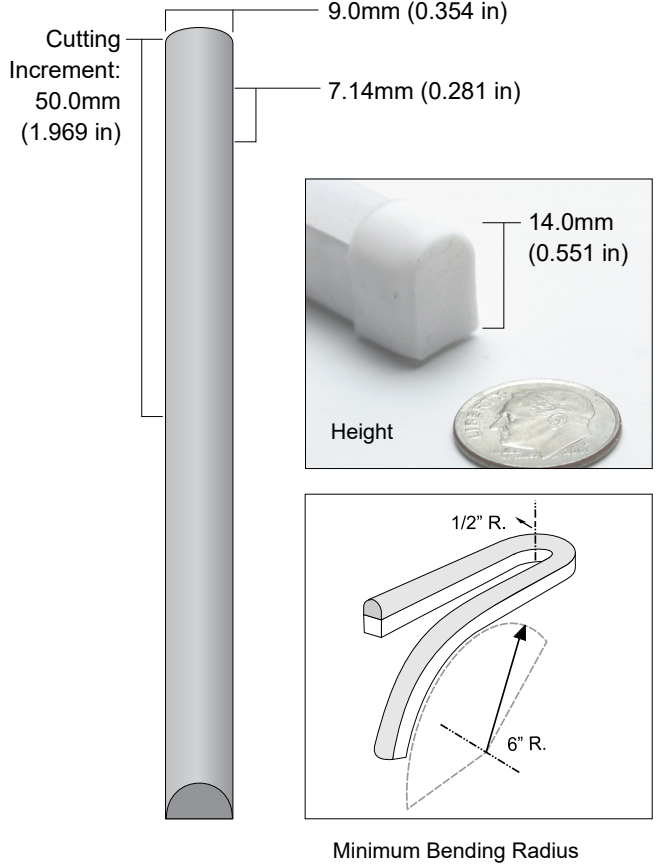

**QolorFLEX NuNeon®, Red
 N914-R-10**

QolorFLEX NuNeon, Red N914-R-10 is a sealed LED linear product that is flexible and safe for indoor or outdoor use. It is rugged, outdoor-rated, and dimmable. It can be cut to length and is available in a variety of colors plus RGB. It offers nearly the same visual impact as traditional blown glass neon without the problematic issue of installation and maintenance. QolorFLEX NuNeon operates on 24VDC and can be powered and controlled by a variety of QolorFLEX Dimmers and power supplies.

SPECIFICATIONS:

Physical		
Length	10m	(32.808 ft)
Height	14mm	(0.551 in)
Width	9mm	(0.354 in)
Cutting Increment	50mm	(1.969 in)
LED Spacing	7.14mm	(0.281 in)
Material	Silicone Extrusion	
Type	White Finish	
Connector Type	200mm long (7.874 in) flat cable on both ends, stripped 10mm and tinned	
Minimum Bending Radius	Flat plane: 1/2" Global axis: 6"	

Output	
Color(s)	Red
Wavelength	622 nm
Beam Angle	120°
Lumens Per Meter	200 lm/m

Electrical	
Operating Voltage	24VDC
Current	3.0A
Power Consumption	7.2w/m (2.2 w/ft)
Power Consumption/10m	72w/10m
Density	140 LEDs/m
LED Type	2835