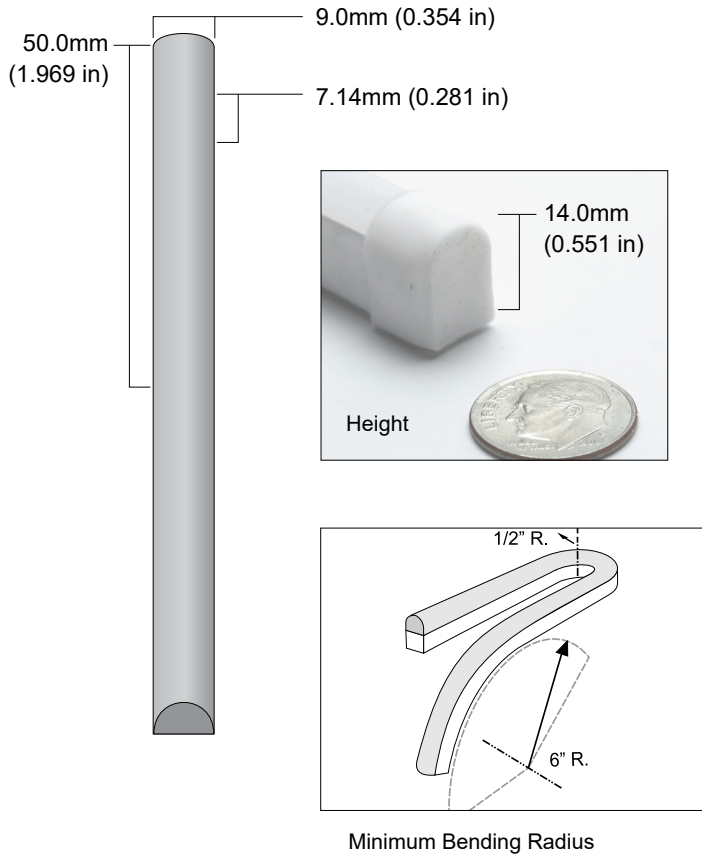

QolorFLEX® NuNeon™, Red
N914-R-10

QolorFLEX NuNeon, Red N914-R-10 is a sealed LED linear product that is flexible and safe for indoor or outdoor use. It is rugged, outdoor-rated, and dimmable. It can be cut to length and is available in a variety of colors plus RGB. It offers nearly the same visual impact as traditional blown glass neon without the problematic issue of installation and maintenance. QolorFLEX NuNeon operates on 24VDC and can be powered and controlled by a variety of QolorFLEX Dimmers and power supplies.

SPECIFICATIONS:

Physical		
Length	10m	(32.808 ft)
Height	14mm	(0.551 in)
Width	9mm	(0.354 in)
Cutting Increment	50mm	(1.969 in)
LED Spacing	7.14mm	(0.281 in)
Material	Silicone Extrusion	
Type	White Finish	
Connector Type	200mm long (7.874 in) flat cable on both ends, stripped 10mm and tinned	
Minimum Bending Radius	Flat plane: 1/2" Global axis: 6"	

Output	
Color(s)	Red
Wavelength	622 nm
Beam Angle	120°
Lumens Per Meter	200 lm/m

Electrical		
Operating Voltage	24VDC	
Current	3.0A	
Power Consumption	7.2w/m	(2.2 w/ft)
Power Consumption/10m	72w/10m	
Density	140 LEDs/m	
LED Type	2835	