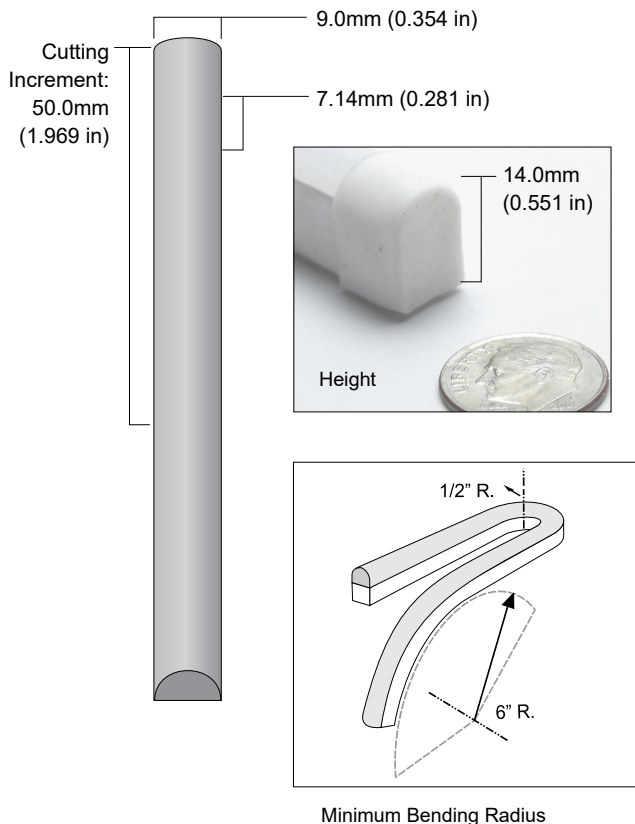

QolorFLEX NuNeon, Natural White N914-NW-10 is a sealed LED linear product that is flexible and safe for indoor or outdoor use. It is rugged, outdoor-rated, and dimmable. It can be cut to length and is available in a variety of colors plus RGB. It offers nearly the same visual impact as traditional blown glass neon without the problematic issue of installation and maintenance. QolorFLEX NuNeon operates on 24VDC and can be powered and controlled by a variety of QolorFLEX Dimmers and power supplies.

SPECIFICATIONS:

Physical		
Length	10m	(32.808 ft)
Height	14mm	(0.551 in)
Width	9mm	(0.354 in)
Cutting Increment	50mm	(1.969 in)
LED Spacing	7.14mm	(0.281 in)
Material	Silicone Extrusion	
Type	White Finish	
Connector Type	200mm long (7.874 in) flat cable on both ends, stripped 10mm and tinned	
Minimum Bending Radius	Flat plane: 1/2" Global axis: 6"	

Output	
Color(s)	Natural White
Color Temperature	4000 K
Beam Angle	120°
Lumens Per Meter	750 lm/m

Electrical	
Operating Voltage	24VDC
Current	3.0A
Power Consumption	7.2w/m (2.2 w/ft)
Power Consumption/10m	72w/10m
Density	140 LEDs/m
LED Type	2835

Product Information	
Use Environment	Indoor/ Outdoor
Dimmable	Fully Dimmable
Average Life	50,000 hours
Warranty	Two years
IP Rating	IP67
Compliance	ETL, CE, RoHS