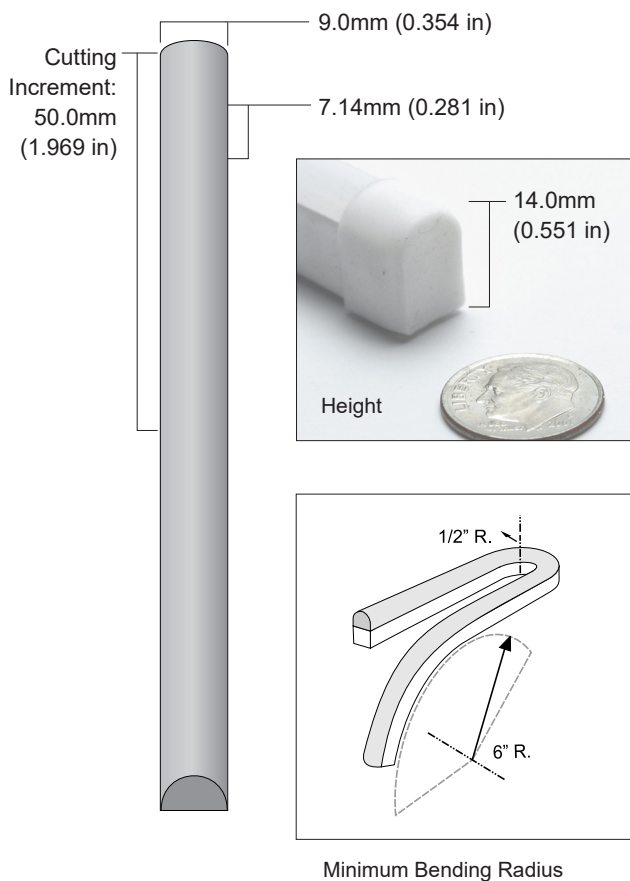

**QolorFLEX NuNeon<sup>®</sup>, Natural White**  
**N914-NW-10**

**QolorFLEX NuNeon, Natural White N914-NW-10** is a sealed LED linear product that is flexible and safe for indoor or outdoor use. It is rugged, outdoor-rated, and dimmable. It can be cut to length and is available in a variety of colours plus RGB. It offers nearly the same visual impact as traditional blown glass neon without the problematic issue of installation and maintenance. QolorFLEX NuNeon operates on 24VDC and can be powered and controlled by a variety of QolorFLEX Dimmers and power supplies.

**SPECIFICATIONS:**

Physical		
Length	10m	(32.808 ft)
Height	14mm	(0.551 in)
Width	9mm	(0.354 in)
Cutting Increment	50mm	(1.969 in)
LED Spacing	7.14mm	(0.281 in)
Material	Silicone Extrusion	
Type	White Finish	
Connector Type	200mm long (7.874 in) flat cable on both ends, stripped 10mm and tinned	
Minimum Bending Radius	Flat plane: 1/2" Global axis: 6"	

Output	
Colour(s)	Natural White
Colour Temperature	4000 K
Beam Angle	120°
Lumens Per Metre	750 lm/m

Electrical	
Operating Voltage	24VDC
Current	3.0A
Power Consumption	7.2w/m (2.2 w/ft)
Power Consumption/10m	72w/10m
Density	140 LEDs/m
LED Type	2835

## QolorFLEX NuNeon Specifications

PART NUMBER	NAME	VOLTAGE	COLOUR TEMP	WAVE-LENGTH	POWER CONSUMPTION	LENGTH
N914-H27006500-5	QolorFLEX NuNeon, Tunable White HiQ High CRI 	24	2700°K, 6500°K	N/A	70 w/5m (1 reel)	5m
N914-CW-10	QolorFLEX NuNeon, Cool White 	24	6500°K	N/A	72w/10m (1 reel)	10m
N914-NW-10	QolorFLEX NuNeon, Natural White 	24	4000°K	N/A	72w/10m (1 reel)	10m
N914-WW-10	QolorFLEX NuNeon, Warm White 	24	2700°K	N/A	72w/10m (1 reel)	10m
N914-A-10	QolorFLEX NuNeon, Amber 	24	N/A	588 nm	72w/10m (1 reel)	10m
N914-B-10	QolorFLEX NuNeon, Blue 	24	N/A	468 nm	72w/10m (1 reel)	10m
N914-G-10	QolorFLEX NuNeon, Green 	24	N/A	518 nm	72w/10m (1 reel)	10m
N914-R-10	QolorFLEX NuNeon, Red 	24	N/A	622 nm	72w/10m (1 reel)	10m
N914-RGB-5	QolorFLEX NuNeon, RGB 	24	N/A	622/518/468 nm	48 w/5m (1 reel)	5m