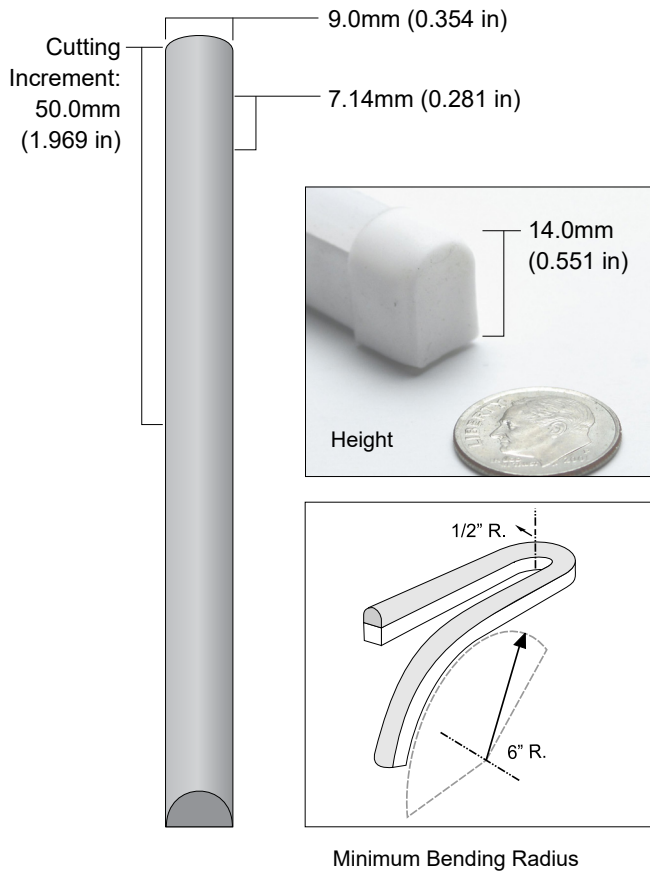

QolorFLEX NuNeon, Natural White N914-NW-10 is a sealed LED linear product that is flexible and safe for indoor or outdoor use. It is rugged, outdoor-rated, and dimmable. It can be cut to length and is available in a variety of colors plus RGB. It offers nearly the same visual impact as traditional blown glass neon without the problematic issue of installation and maintenance. QolorFLEX NuNeon operates on 24VDC and can be powered and controlled by a variety of QolorFLEX Dimmers and power supplies.

SPECIFICATIONS:

Physical		
Length	10m	(32.808 ft)
Height	14mm	(0.551 in)
Width	9mm	(0.354 in)
Cutting Increment	50mm	(1.969 in)
LED Spacing	7.14mm	(0.281 in)
Material	Silicone Extrusion	
Type	White Finish	
Connector Type	200mm long (7.874 in) flat cable on both ends, stripped 10mm and tinned	
Minimum Bending Radius	Flat plane: 1/2" Global axis: 6"	

Output	
Color(s)	Natural White
Color Temperature	4000 K
Beam Angle	120°
Lumens Per Meter	750 lm/m

Electrical	
Operating Voltage	24VDC
Current	3.0A
Power Consumption	7.2w/m (2.2 w/ft)
Power Consumption/10m	72w/10m
Density	140 LEDs/m
LED Type	2835