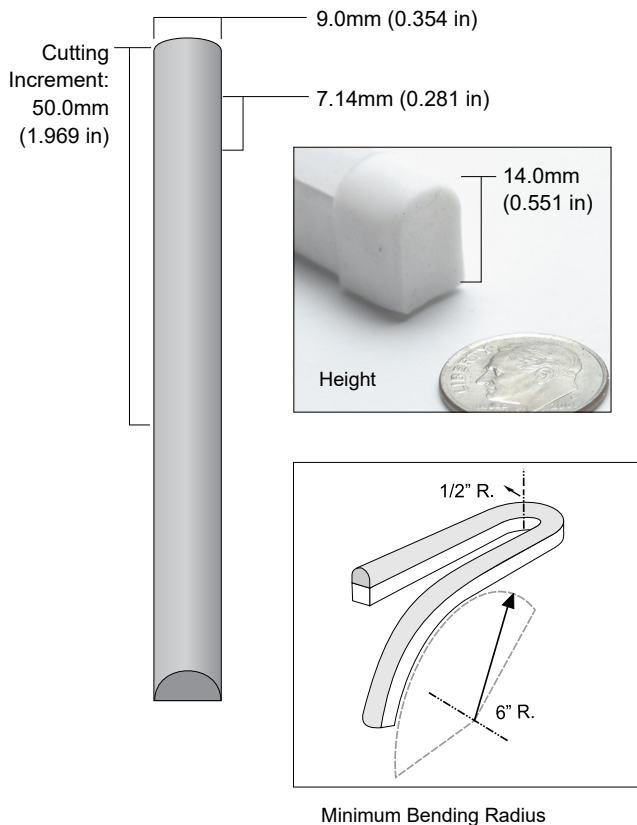

QolorFLEX NuNeon, Tunable White HiQ High CRI N914-H27006500-5 is a sealed LED linear product that is flexible and safe for indoor or outdoor use. It offers exceptional on-camera color rendition with a color rendering index greater than 94, allowing lighting professionals to meet the needs of high quality film and video lighting. Like all QolorFLEX NuNeon types, QolorFLEX NuNeon, Tunable White HiQ High CRI is rugged, outdoor-rated, dimmable, can be cut to length, and offers nearly the same visual impact as traditional blown glass neon without the problematic issue of installation and maintenance. QolorFLEX NuNeon operates on 24VDC and can be powered and controlled by a variety of QolorFLEX Dimmers and power supplies.

SPECIFICATIONS:

Physical		
Length	5m	(16.404 ft)
Height	14mm	(0.551 in)
Width	9mm	(0.354 in)
Cutting Increment	50mm	(1.969 in)
LED Spacing	7.14mm	(0.281 in)
Material	Silicone Extrusion	
Type	White Finish	
Connector Type	200mm long (7.874 in) flat cable on both ends, stripped 10mm and tinned	
Minimum Bending Radius	Flat plane: 1/2" Global axis: 6"	

Output	
Color(s)	Warm White / Cool White
Color Temperature	2700 K, 6500 K
Beam Angle	120°
Brightness	600 lm/m
Color Rendering Index (CRI)	> 94

Electrical	
Operating Voltage	24VDC
Current	2.9A
Power Consumption	70w/5m (4.27 w/ft)
Density	240 LEDs/m
LED Type	2835

Product Information	
Use Environment	Indoor / Outdoor
Dimmable	Fully Dimmable
Average Life	50,000 hours
Warranty	Two years
IP Rating	IP67
Compliance	ETL, CE, RoHS