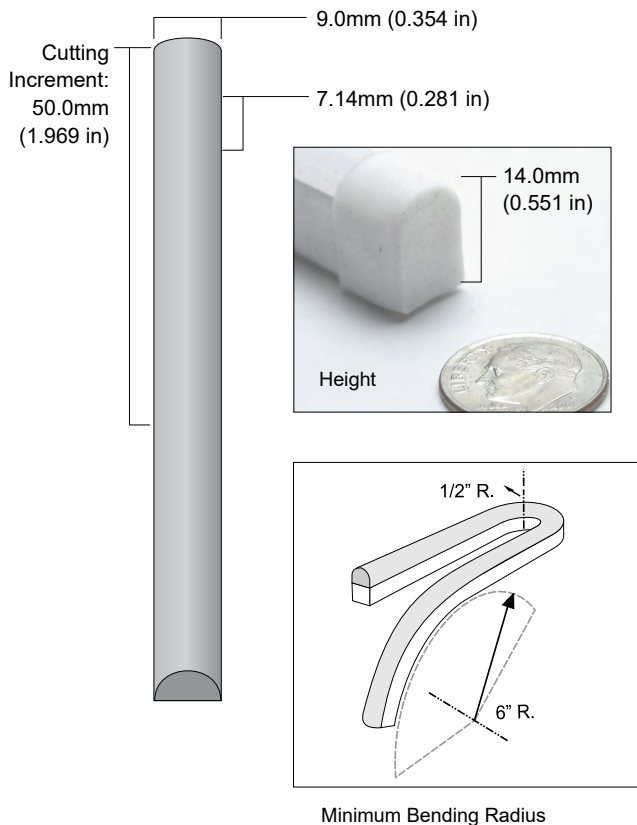

QolorFLEX NuNeon, Tunable White HiQ High CRI N914-H27006500-5 is a sealed LED linear product that is flexible and safe for indoor or outdoor use. It offers exceptional on-camera color rendition with a color rendering index greater than 94, allowing lighting professionals to meet the needs of high quality film and video lighting. Like all QolorFLEX NuNeon types, QolorFLEX NuNeon, Tunable White HiQ High CRI is rugged, outdoor-rated, dimmable, can be cut to length, and offers nearly the same visual impact as traditional blown glass neon without the problematic issue of installation and maintenance. QolorFLEX NuNeon operates on 24VDC and can be powered and controlled by a variety of QolorFLEX Dimmers and power supplies.

SPECIFICATIONS:

Physical		
Length	5m	(16.404 ft)
Height	14mm	(0.551 in)
Width	9mm	(0.354 in)
Cutting Increment	50mm	(1.969 in)
LED Spacing	7.14mm	(0.281 in)
Material	Silicone Extrusion	
Type	White Finish	
Connector Type	200mm long (7.874 in) flat cable on both ends, stripped 10mm and tinned	
Minimum Bending Radius	Flat plane: 1/2" Global axis: 6"	

Output	
Color(s)	Warm White / Cool White
Color Temperature	2700 K, 6500 K
Beam Angle	120°
Brightness	600 lm/m
Color Rendering Index (CRI)	> 94

Electrical	
Operating Voltage	24VDC
Current	2.9A
Power Consumption	70w/5m (4.27 w/ft)
Density	240 LEDs/m
LED Type	2835

Product Information	
Use Environment	Indoor / Outdoor
Dimmable	Fully Dimmable
Average Life	50,000 hours
Warranty	Two years
IP Rating	IP67
Compliance	ETL, CE, RoHS