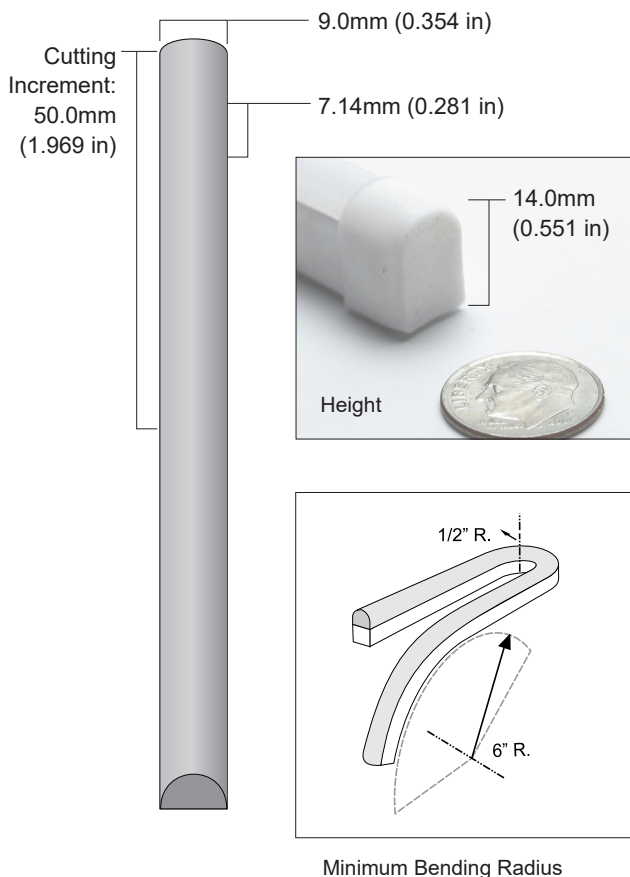

QolorFLEX NuNeon, Tunable White HiQ High CRI N914-H27006500-5 is a sealed LED linear product that is flexible and safe for indoor or outdoor use. It offers exceptional on-camera colour rendition with a colour rendering index greater than 94, allowing lighting professionals to meet the needs of high quality film and video lighting. Like all QolorFLEX NuNeon types, QolorFLEX NuNeon, Tunable White HiQ High CRI is rugged, outdoor-rated, dimmable, can be cut to length, and offers nearly the same visual impact as traditional blown glass neon without the problematic issue of installation and maintenance. QolorFLEX NuNeon operates on 24VDC and can be powered and controlled by a variety of QolorFLEX Dimmers and power supplies.

SPECIFICATIONS:

Physical		
Length	5m	(16.404 ft)
Height	14mm	(0.551 in)
Width	9mm	(0.354 in)
Cutting Increment	50mm	(1.969 in)
LED Spacing	7.14mm	(0.281 in)
Material	Silicone Extrusion	
Type	White Finish	
Connector Type	200mm long (7.874 in) flat cable on both ends, stripped 10mm and tinned	
Minimum Bending Radius	Flat plane: 1/2" Global axis: 6"	

Output	
Colour(s)	Warm White / Cool White
Colour Temperature	2700 K, 6500 K
Beam Angle	120°
Brightness	600 lm/m
Colour Rendering Index (CRI)	> 94

Electrical	
Operating Voltage	24VDC
Current	2.9A
Power Consumption	70w/5m (4.27 w/ft)
Density	240 LEDs/m
LED Type	2835

Product Information	
Use Environment	Indoor / Outdoor
Dimmable	Fully Dimmable
Average Life	50,000 hours
Warranty	Two years
IP Rating	IP67
Compliance	ETL, CE, RoHS