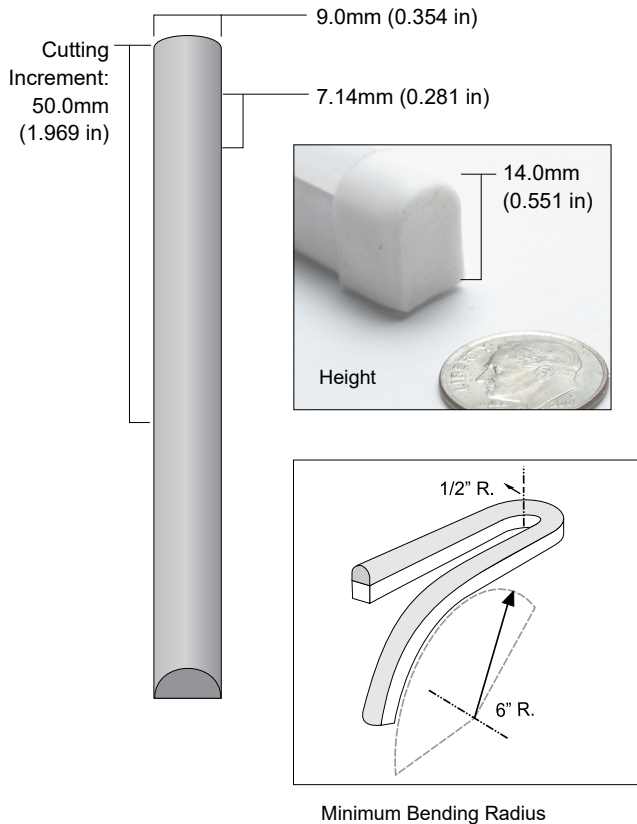

**QolorFLEX NuNeon® , Green**  
**N914-G-10**

**QolorFLEX NuNeon, Green N914-G-10** is a sealed LED linear product that is flexible and safe for indoor or outdoor use. It is rugged, outdoor-rated, and dimmable. It can be cut to length and is available in a variety of colors plus RGB. It offers nearly the same visual impact as traditional blown glass neon without the problematic issue of installation and maintenance. QolorFLEX NuNeon operates on 24VDC and can be powered and controlled by a variety of QolorFLEX Dimmers and power supplies.

**SPECIFICATIONS:**

Physical		
Length	10m	(32.808 ft)
Height	14mm	(0.551 in)
Width	9mm	(0.354 in)
Cutting Increment	50mm	(1.969 in)
LED Spacing	7.14mm	(0.281 in)
Material	Silicone Extrusion	
Type	White Finish	
Connector Type	200mm long (7.874 in) flat cable on both ends, stripped 10mm and tinned	
Minimum Bending Radius	Flat plane: 1/2" Global axis: 6"	

Output	
Color(s)	Green
Wavelength	518 nm
Beam Angle	120°
Lumens Per Meter	650 lm/m

Electrical	
Operating Voltage	24VDC
Current	3.0A
Power Consumption	7.2w/m (2.2 w/ft)
Power Consumption/10m	72w/10m
Density	140 LEDs/m
LED Type	2835

## QolorFLEX NuNeon Specifications

PART NUMBER	NAME	VOLTAGE	COLOR TEMP	WAVELENGTH	POWER CONSUMPTION	LENGTH
N914-H27006500-5	QolorFLEX NuNeon, Tunable White HiQ High CRI	24	2700°K, 6500°K	N/A	70 w/5m (1 reel)	5m
N914-CW-10	QolorFLEX NuNeon, Cool White	24	6500°K	N/A	72w/10m (1 reel)	10m
N914-NW-10	QolorFLEX NuNeon, Natural White	24	4000°K	N/A	72w/10m (1 reel)	10m
N914-WW-10	QolorFLEX NuNeon, Warm White	24	2700°K	N/A	72w/10m (1 reel)	10m
N914-A-10	QolorFLEX NuNeon, Amber	24	N/A	588 nm	72w/10m (1 reel)	10m
N914-B-10	QolorFLEX NuNeon, Blue	24	N/A	468 nm	72w/10m (1 reel)	10m
N914-G-10	QolorFLEX NuNeon, Green	24	N/A	518 nm	72w/10m (1 reel)	10m
N914-R-10	QolorFLEX NuNeon, Red	24	N/A	622 nm	72w/10m (1 reel)	10m
N914-RGB-5	QolorFLEX NuNeon, RGB	24	N/A	622/518/468 nm	48 w/5m (1 reel)	5m