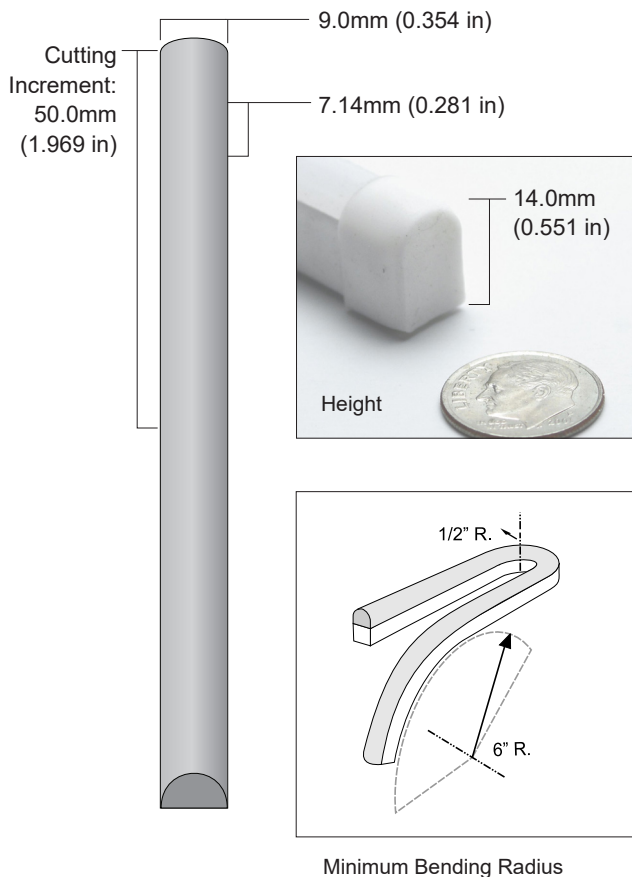

QolorFLEX NuNeon®, Green
N914-G-10

QolorFLEX NuNeon, Green N914-G-10 is a sealed LED linear product that is flexible and safe for indoor or outdoor use. It is rugged, outdoor-rated, and dimmable. It can be cut to length and is available in a variety of colours plus RGB. It offers nearly the same visual impact as traditional blown glass neon without the problematic issue of installation and maintenance. QolorFLEX NuNeon operates on 24VDC and can be powered and controlled by a variety of QolorFLEX Dimmers and power supplies.

SPECIFICATIONS:

Physical		
Length	10m	(32.808 ft)
Height	14mm	(0.551 in)
Width	9mm	(0.354 in)
Cutting Increment	50mm	(1.969 in)
LED Spacing	7.14mm	(0.281 in)
Material	Silicone Extrusion	
Type	White Finish	
Connector Type	200mm long (7.874 in) flat cable on both ends, stripped 10mm and tinned	
Minimum Bending Radius	Flat plane: 1/2" Global axis: 6"	

Output	
Colour(s)	Green
Wavelength	518 nm
Beam Angle	120°
Lumens Per Metre	650 lm/m

Electrical	
Operating Voltage	24VDC
Current	3.0A
Power Consumption	7.2w/m (2.2 w/ft)
Power Consumption/10m	72w/10m
Density	140 LEDs/m
LED Type	2835

QolorFLEX NuNeon Accessories

PART NUMBER	NAME	PART NUMBER	NAME
N914-01	QolorFLEX NuNeon End Cap with Strain Relief, Pack of 10 	N914-05	QolorFLEX NuNeon Aluminium Extrusion, 2m 
N914-02	QolorFLEX NuNeon End Cap, Pack of 10 	N914-07	QolorFLEX NuNeon Aluminium Extrusion Mounting Clip, Pack 
N914-03	QolorFLEX NuNeon Lead Wire, Two Wire, 40cm 	N914-09	QolorFLEX NuNeon Plastic Mounting Clip, 30mm, Pack of 10 
N914-03-100	QolorFLEX NuNeon Lead Wire, Two Wire, sold by the foot 	NU1040	QolorFLEX NuNeon Silicone, White 
N914-04	QolorFLEX NuNeon Lead Wire, Four Wire, 40cm 	NU1034	QolorFLEX NuNeon Heat Shrink Tubing, Clear, 2 feet (0.6m) 
N914-04-100	QolorFLEX NuNeon Lead Wire, Four Wire, sold by the foot 		