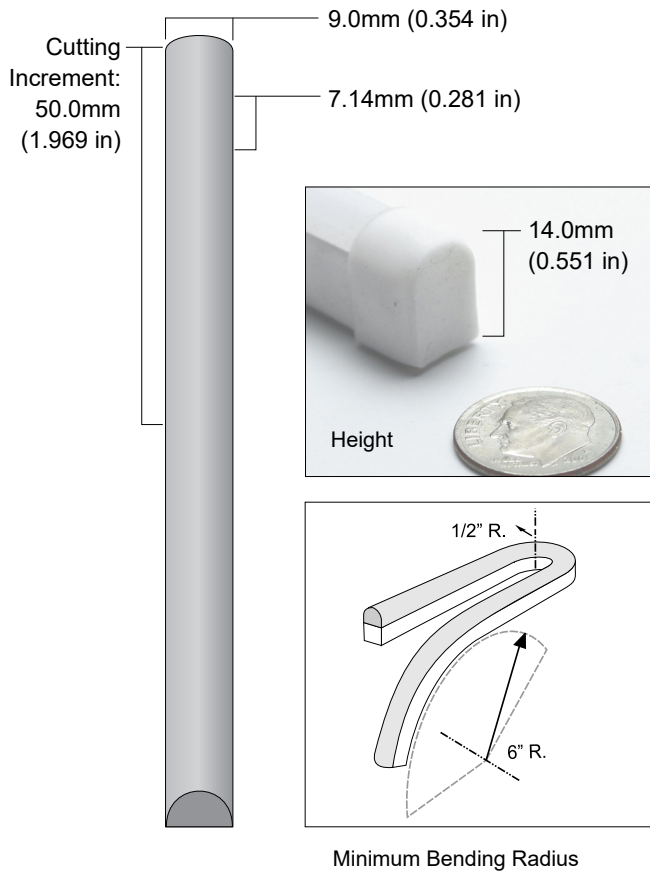

**QolorFLEX NuNeon, Green N914-G-10** is a sealed LED linear product that is flexible and safe for indoor or outdoor use. It is rugged, outdoor-rated, and dimmable. It can be cut to length and is available in a variety of colors plus RGB. It offers nearly the same visual impact as traditional blown glass neon without the problematic issue of installation and maintenance. QolorFLEX NuNeon operates on 24VDC and can be powered and controlled by a variety of QolorFLEX Dimmers and power supplies.

**SPECIFICATIONS:**

Physical		
Length	10m	(32.808 ft)
Height	14mm	(0.551 in)
Width	9mm	(0.354 in)
Cutting Increment	50mm	(1.969 in)
LED Spacing	7.14mm	(0.281 in)
Material	Silicone Extrusion	
Type	White Finish	
Connector Type	200mm long (7.874 in) flat cable on both ends, stripped 10mm and tinned	
Minimum Bending Radius	Flat plane: ½" Global axis: 6"	

Output	
Color(s)	Green
Wavelength	518 nm
Beam Angle	120°
Lumens Per Meter	650 lm/m

Electrical	
Operating Voltage	24VDC
Current	3.0A
Power Consumption	7.2w/m (2.2 w/ft)
Power Consumption/10m	72w/10m
Density	140 LEDs/m
LED Type	2835