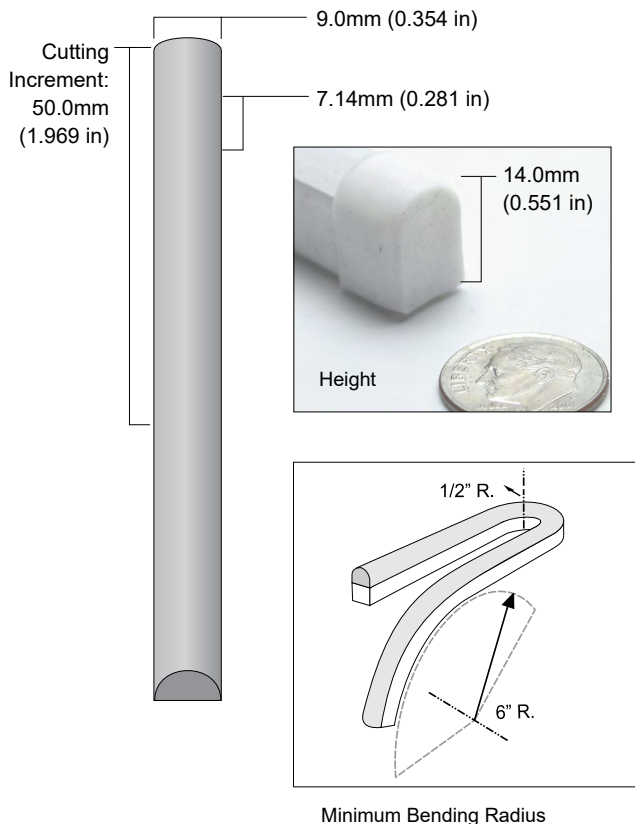

**QolorFLEX NuNeon®, Cool White**  
**N914-CW-10**

**QolorFLEX NuNeon, Cool White N914-CW-10** is a sealed LED linear product that is flexible and safe for indoor or outdoor use. It is rugged, outdoor-rated, and dimmable. It can be cut to length and is available in a variety of colors plus RGB. It offers nearly the same visual impact as traditional blown glass neon without the problematic issue of installation and maintenance. QolorFLEX NuNeon operates on 24VDC and can be powered and controlled by a variety of QolorFLEX Dimmers and power supplies.

**SPECIFICATIONS:**

Physical		
Length	10m	(32.808 ft)
Height	14mm	(0.551 in)
Width	9mm	(0.354 in)
Cutting Increment	50mm	(1.969 in)
LED Spacing	7.14mm	(0.281 in)
Material	Silicone Extrusion	
Type	White Finish	
Connector Type	200mm long (7.874 in) flat cable on both ends, stripped 10mm and tinned	
Minimum Bending Radius	Flat plane: 1/2" Global axis: 6"	

Output	
Color(s)	Cool White
Color Temperature	6500 K
Beam Angle	120°
Lumens Per Meter	650 lm/m

Electrical	
Operating Voltage	24VDC
Current	3.0A
Power Consumption	7.2w/m (2.2 w/ft)
Power Consumption/10m	72w/10m
Density	140 LEDs/m
LED Type	2835

## QolorFLEX NuNeon Specifications

PART NUMBER	NAME	VOLTAGE	COLOR TEMP	WAVE-LENGTH	POWER CONSUMPTION	LENGTH
N914-H27006500-5	QolorFLEX NuNeon, Tunable White HiQ High CRI 	24	2700°K, 6500°K	N/A	70 w/5m (1 reel)	5m
N914-CW-10	QolorFLEX NuNeon, Cool White 	24	6500°K	N/A	72w/10m (1 reel)	10m
N914-NW-10	QolorFLEX NuNeon, Natural White 	24	4000°K	N/A	72w/10m (1 reel)	10m
N914-WW-10	QolorFLEX NuNeon, Warm White 	24	2700°K	N/A	72w/10m (1 reel)	10m
N914-A-10	QolorFLEX NuNeon, Amber 	24	N/A	588 nm	72w/10m (1 reel)	10m
N914-B-10	QolorFLEX NuNeon, Blue 	24	N/A	468 nm	72w/10m (1 reel)	10m
N914-G-10	QolorFLEX NuNeon, Green 	24	N/A	518 nm	72w/10m (1 reel)	10m
N914-R-10	QolorFLEX NuNeon, Red 	24	N/A	622 nm	72w/10m (1 reel)	10m
N914-RGB-5	QolorFLEX NuNeon, RGB 	24	N/A	622/518/468 nm	48 w/5m (1 reel)	5m