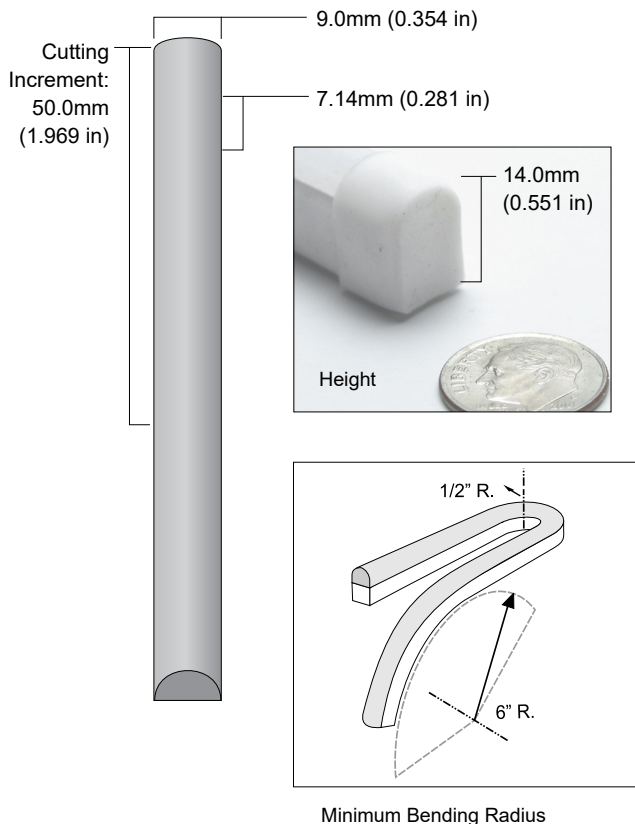

**QolorFLEX NuNeon®, Cool White**  
**N914-CW-10**

**QolorFLEX NuNeon, Cool White N914-CW-10** is a sealed LED linear product that is flexible and safe for indoor or outdoor use. It is rugged, outdoor-rated, and dimmable. It can be cut to length and is available in a variety of colors plus RGB. It offers nearly the same visual impact as traditional blown glass neon without the problematic issue of installation and maintenance. QolorFLEX NuNeon operates on 24VDC and can be powered and controlled by a variety of QolorFLEX Dimmers and power supplies.

**SPECIFICATIONS:**

Physical		
Length	10m	(32.808 ft)
Height	14mm	(0.551 in)
Width	9mm	(0.354 in)
Cutting Increment	50mm	(1.969 in)
LED Spacing	7.14mm	(0.281 in)
Material	Silicone Extrusion	
Type	White Finish	
Connector Type	200mm long (7.874 in) flat cable on both ends, stripped 10mm and tinned	
Minimum Bending Radius	Flat plane: 1/2" Global axis: 6"	

Output	
Color(s)	Cool White
Color Temperature	6500 K
Beam Angle	120°
Lumens Per Meter	650 lm/m

Electrical	
Operating Voltage	24VDC
Current	3.0A
Power Consumption	7.2w/m (2.2 w/ft)
Power Consumption/10m	72w/10m
Density	140 LEDs/m
LED Type	2835

## QolorFLEX NuNeon Specifications

PART NUMBER	NAME	VOLTAGE	COLOR TEMP	WAVELENGTH	POWER CONSUMPTION	LENGTH
N914-H27006500-5	QolorFLEX NuNeon, Tunable White HiQ High CRI	24	2700°K, 6500°K	N/A	70 w/5m (1 reel)	5m
N914-CW-10	QolorFLEX NuNeon, Cool White	24	6500°K	N/A	72w/10m (1 reel)	10m
N914-NW-10	QolorFLEX NuNeon, Natural White	24	4000°K	N/A	72w/10m (1 reel)	10m
N914-WW-10	QolorFLEX NuNeon, Warm White	24	2700°K	N/A	72w/10m (1 reel)	10m
N914-A-10	QolorFLEX NuNeon, Amber	24	N/A	588 nm	72w/10m (1 reel)	10m
N914-B-10	QolorFLEX NuNeon, Blue	24	N/A	468 nm	72w/10m (1 reel)	10m
N914-G-10	QolorFLEX NuNeon, Green	24	N/A	518 nm	72w/10m (1 reel)	10m
N914-R-10	QolorFLEX NuNeon, Red	24	N/A	622 nm	72w/10m (1 reel)	10m
N914-RGB-5	QolorFLEX NuNeon, RGB	24	N/A	622/518/468 nm	48 w/5m (1 reel)	5m