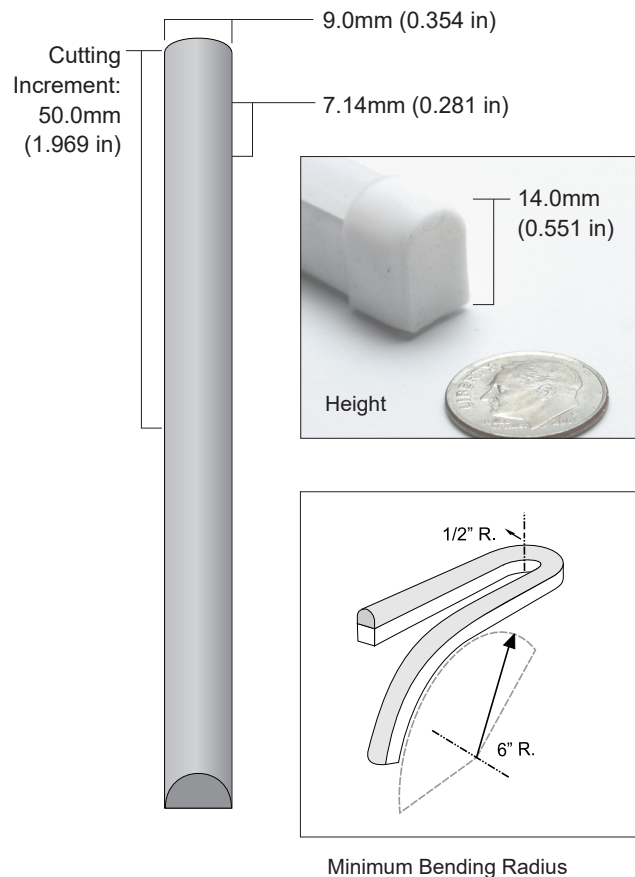

SPECIFICATIONS:

Physical		
Length	10m	(32.808 ft)
Height	14mm	(0.551 in)
Width	9mm	(0.354 in)
Cutting Increment	50mm	(1.969 in)
LED Spacing	7.14mm	(0.281 in)
Material	Silicone Extrusion	
Type	White Finish	
Connector Type	200mm long (7.874 in) flat cable on both ends, stripped 10mm and tinned	
Minimum Bending Radius	Flat plane: 1/2" Global axis: 6"	

Output	
Colour(s)	Cool White
Colour Temperature	6500 K
Beam Angle	120°
Lumens Per Metre	650 lm/m

Electrical	
Operating Voltage	24VDC
Current	3.0A
Power Consumption	7.2w/m (2.2 w/ft)
Power Consumption/10m	72w/10m
Density	140 LEDs/m
LED Type	2835

Product Information	
Use Environment	Indoor/ Outdoor
Dimmable	Fully Dimmable
Average Life	50,000 hours
Warranty	Two years
IP Rating	IP67
Compliance	ETL, CE, RoHS