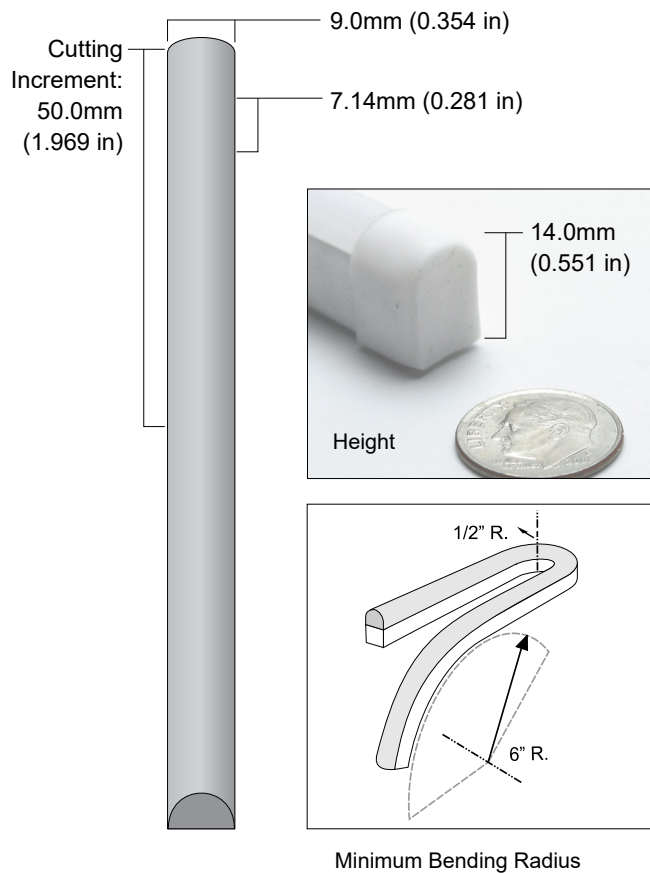

**QolorFLEX NuNeon®, Cool White**  
**N914-CW-10**

**QolorFLEX NuNeon, Cool White N914-CW-10** is a sealed LED linear product that is flexible and safe for indoor or outdoor use. It is rugged, outdoor-rated, and dimmable. It can be cut to length and is available in a variety of colors plus RGB. It offers nearly the same visual impact as traditional blown glass neon without the problematic issue of installation and maintenance. QolorFLEX NuNeon operates on 24VDC and can be powered and controlled by a variety of QolorFLEX Dimmers and power supplies.

**SPECIFICATIONS:**

**Physical**

Length	10m	(32.808 ft)
Height	14mm	(0.551 in)
Width	9mm	(0.354 in)
Cutting Increment	50mm	(1.969 in)
LED Spacing	7.14mm	(0.281 in)
Material	Silicone Extrusion	
Type	White Finish	
Connector Type	200mm long (7.874 in) flat cable on both ends, stripped 10mm and tinned	
Minimum Bending Radius	Flat plane: ½" Global axis: 6"	

**Output**

Color(s)	Cool White
Color Temperature	6500 K
Beam Angle	120°
Lumens Per Meter	650 lm/m

**Electrical**

Operating Voltage	24VDC
Current	3.0A
Power Consumption	7.2w/m (2.2 w/ft)
Power Consumption/10m	72w/10m
Density	140 LEDs/m
LED Type	2835