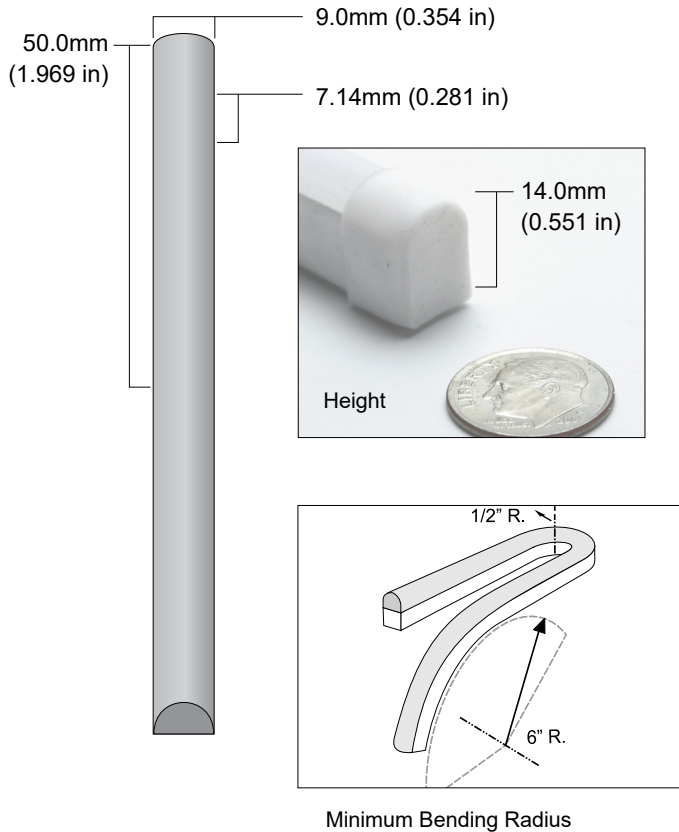

QolorFLEX NuNeon, Cool White N914-CW-10 is a sealed LED linear product that is flexible and safe for indoor or outdoor use. It is rugged, outdoor-rated, and dimmable. It can be cut to length and is available in a variety of colors plus RGB. It offers nearly the same visual impact as traditional blown glass neon without the problematic issue of installation and maintenance. QolorFLEX NuNeon operates on 24VDC and can be powered and controlled by a variety of QolorFLEX Dimmers and power supplies.

SPECIFICATIONS:

Physical		
Length	10m	(32.808 ft)
Height	14mm	(0.551 in)
Width	9mm	(0.354 in)
Cutting Increment	50mm	(1.969 in)
LED Spacing	7.14mm	(0.281 in)
Material	Silicone Extrusion	
Type	White Finish	
Connector Type	200mm long (7.874 in) flat cable on both ends, stripped 10mm and tinned	
Minimum Bending Radius	Flat plane: 1/2" Global axis: 6"	

Output	
Color(s)	Cool White
Color Temperature	6500 K
Beam Angle	120°
Lumens Per Meter	650 lm/m

Electrical	
Operating Voltage	24VDC
Current	3.0A
Power Consumption	7.2w/m (2.2 w/ft)
Power Consumption/10m	72w/10m
Density	140 LEDs/m
LED Type	2835