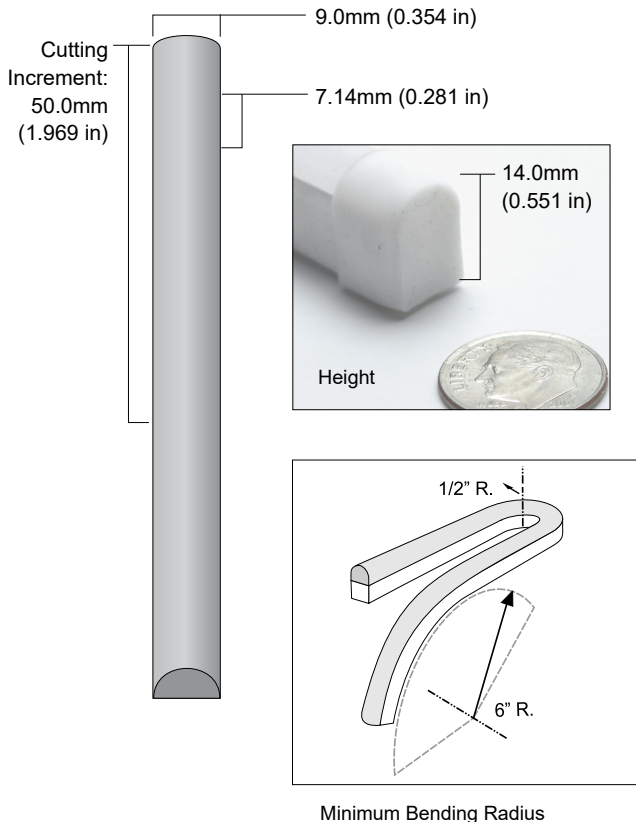

QolorFLEX NuNeon, Blue N914-B-10 is a sealed LED linear product that is flexible and safe for indoor or outdoor use. It is rugged, outdoor-rated, and dimmable. It can be cut to length and is available in a variety of colors plus RGB. It offers nearly the same visual impact as traditional blown glass neon without the problematic issue of installation and maintenance. QolorFLEX NuNeon operates on 24VDC and can be powered and controlled by a variety of QolorFLEX Dimmers and power supplies.

SPECIFICATIONS:

Physical		
Length	10m	(32.808 ft)
Height	14mm	(0.551 in)
Width	9mm	(0.354 in)
Cutting Increment	50mm	(1.969 in)
LED Spacing	7.14mm	(0.281 in)
Material	Silicone Extrusion	
Type	White Finish	
Connector Type	200mm long (7.874 in) flat cable on both ends, stripped 10mm and tinned	
Minimum Bending Radius	Flat plane: 1/2" Global axis: 6"	

Output	
Color(s)	Blue
Wavelength	468 nm
Beam Angle	120°
Lumens Per Meter	85 lm/m

Electrical	
Operating Voltage	24VDC
Current	3.0A
Power Consumption	7.2w/m (2.2 w/ft)
Power Consumption/10m	72w/10m
Density	140 LEDs/m
LED Type	2835

Product Information	
Use Environment	Indoor/ Outdoor
Dimmable	Fully Dimmable
Average Life	50,000 hours
Warranty	Two years
IP Rating	IP67
Compliance	ETL, CE, RoHS