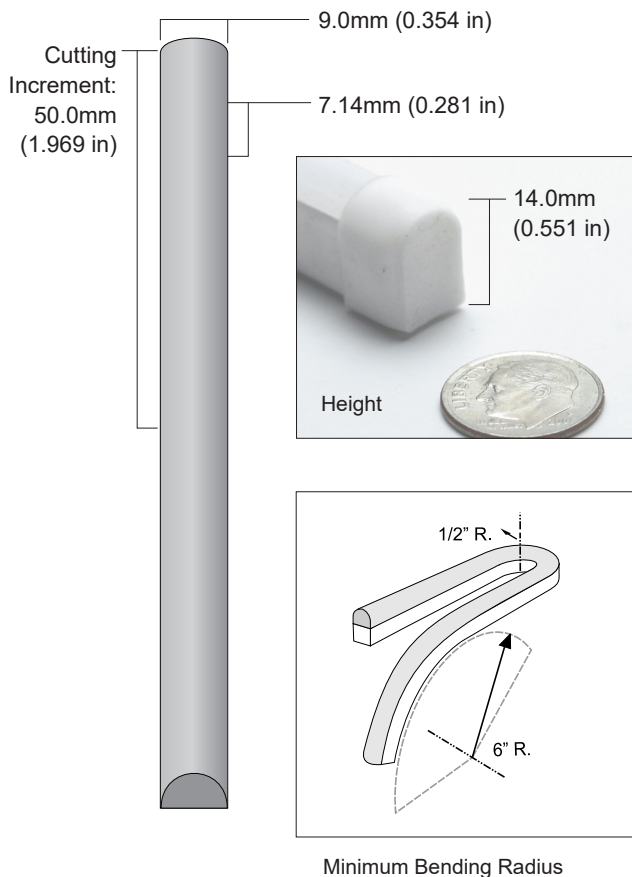

SPECIFICATIONS:

Physical		
Length	10m	(32.808 ft)
Height	14mm	(0.551 in)
Width	9mm	(0.354 in)
Cutting Increment	50mm	(1.969 in)
LED Spacing	7.14mm	(0.281 in)
Material	Silicone Extrusion	
Type	White Finish	
Connector Type	200mm long (7.874 in) flat cable on both ends, stripped 10mm and tinned	
Minimum Bending Radius	Flat plane: 1/2" Global axis: 6"	

Output	
Colour(s)	Blue
Wavelength	468 nm
Beam Angle	120°
Lumens Per Metre	85 lm/m

Electrical	
Operating Voltage	24VDC
Current	3.0A
Power Consumption	7.2w/m (2.2 w/ft)
Power Consumption/10m	72w/10m
Density	140 LEDs/m
LED Type	2835

Product Information	
Use Environment	Indoor/ Outdoor
Dimmable	Fully Dimmable
Average Life	50,000 hours
Warranty	Two years
IP Rating	IP67
Compliance	ETL, CE, RoHS