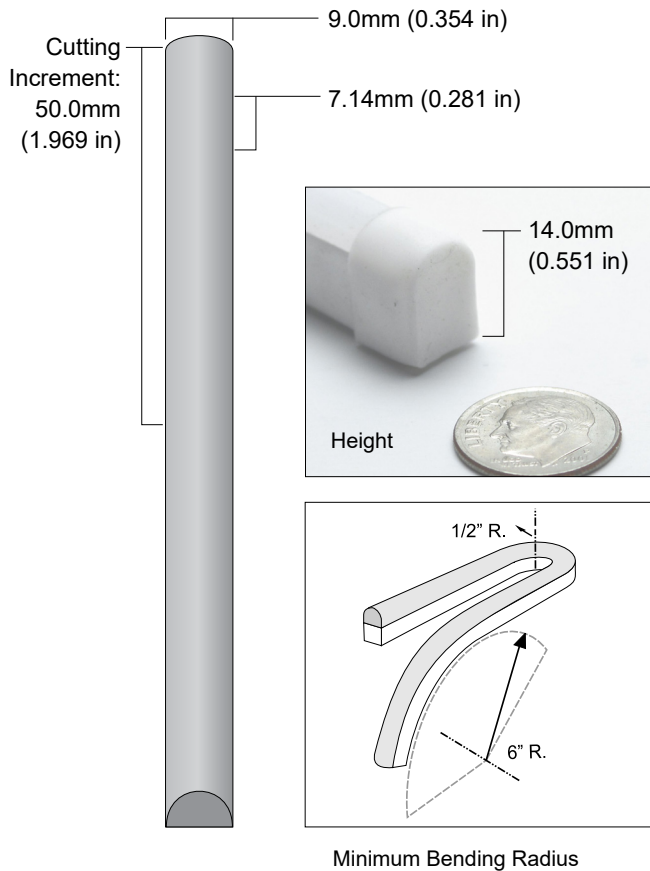

QolorFLEX NuNeon®, Blue
N914-B-10

QolorFLEX NuNeon, Blue N914-B-10 is a sealed LED linear product that is flexible and safe for indoor or outdoor use. It is rugged, outdoor-rated, and dimmable. It can be cut to length and is available in a variety of colors plus RGB. It offers nearly the same visual impact as traditional blown glass neon without the problematic issue of installation and maintenance. QolorFLEX NuNeon operates on 24VDC and can be powered and controlled by a variety of QolorFLEX Dimmers and power supplies.

SPECIFICATIONS:

Physical		
Length	10m	(32.808 ft)
Height	14mm	(0.551 in)
Width	9mm	(0.354 in)
Cutting Increment	50mm	(1.969 in)
LED Spacing	7.14mm	(0.281 in)
Material	Silicone Extrusion	
Type	White Finish	
Connector Type	200mm long (7.874 in) flat cable on both ends, stripped 10mm and tinned	
Minimum Bending Radius	Flat plane: 1/2" Global axis: 6"	

Output	
Color(s)	Blue
Wavelength	468 nm
Beam Angle	120°
Lumens Per Meter	85 lm/m

Electrical	
Operating Voltage	24VDC
Current	3.0A
Power Consumption	7.2w/m (2.2 w/ft)
Power Consumption/10m	72w/10m
Density	140 LEDs/m
LED Type	2835