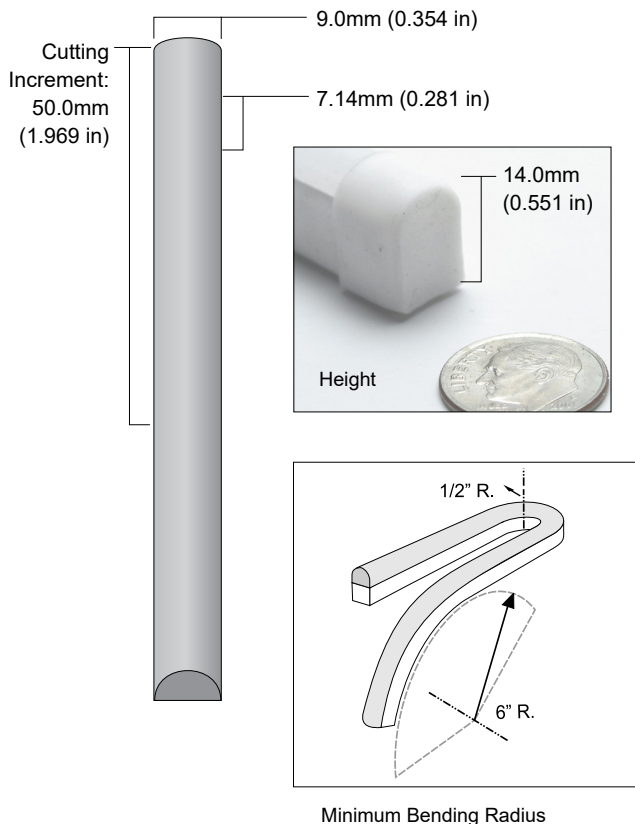

**QolorFLEX NuNeon, Amber N914-A-10** is a sealed LED linear product that is flexible and safe for indoor or outdoor use. It is rugged, outdoor-rated, and dimmable. It can be cut to length and is available in a variety of colors plus RGB. It offers nearly the same visual impact as traditional blown glass neon without the problematic issue of installation and maintenance. QolorFLEX NuNeon operates on 24VDC and can be powered and controlled by a variety of QolorFLEX Dimmers and power supplies.

**SPECIFICATIONS:**

Physical		
Length	10m	(32.808 ft)
Height	14mm	(0.551 in)
Width	9mm	(0.354 in)
Cutting Increment	50mm	(1.969 in)
LED Spacing	7.14mm	(0.281 in)
Material	Silicone Extrusion	
Type	White Finish	
Connector Type	200mm long (7.874 in) flat cable on both ends, stripped 10mm and tinned	
Minimum Bending Radius	Flat plane: 1/2" Global axis: 6"	

Output	
Color(s)	Amber
Wavelength	588 nm
Beam Angle	120°
Lumens Per Meter	150 lm/m

Electrical	
Operating Voltage	24VDC
Current	3.0A
Power Consumption	7.2w/m (2.2 w/ft)
Power Consumption/10m	72w/10m
Density	140 LEDs/m
LED Type	2835

## QolorFLEX NuNeon Specifications

PART NUMBER	NAME	VOLTAGE	COLOR TEMP	WAVELENGTH	POWER CONSUMPTION	LENGTH
N914-H27006500-5	QolorFLEX NuNeon, Tunable White HiQ High CRI	24	2700°K, 6500°K	N/A	70 w/5m (1 reel)	5m
N914-CW-10	QolorFLEX NuNeon, Cool White	24	6500°K	N/A	72w/10m (1 reel)	10m
N914-NW-10	QolorFLEX NuNeon, Natural White	24	4000°K	N/A	72w/10m (1 reel)	10m
N914-WW-10	QolorFLEX NuNeon, Warm White	24	2700°K	N/A	72w/10m (1 reel)	10m
N914-A-10	QolorFLEX NuNeon, Amber	24	N/A	588 nm	72w/10m (1 reel)	10m
N914-B-10	QolorFLEX NuNeon, Blue	24	N/A	468 nm	72w/10m (1 reel)	10m
N914-G-10	QolorFLEX NuNeon, Green	24	N/A	518 nm	72w/10m (1 reel)	10m
N914-R-10	QolorFLEX NuNeon, Red	24	N/A	622 nm	72w/10m (1 reel)	10m
N914-RGB-5	QolorFLEX NuNeon, RGB	24	N/A	622/518/468 nm	48 w/5m (1 reel)	5m