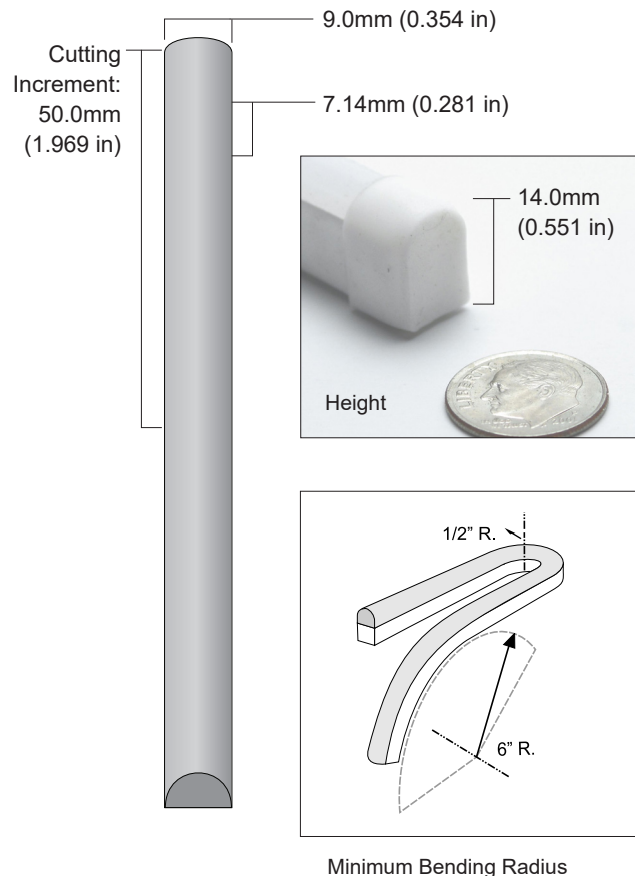

QolorFLEX NuNeon, Amber N914-A-10 is a sealed LED linear product that is flexible and safe for indoor or outdoor use. It is rugged, outdoor-rated, and dimmable. It can be cut to length and is available in a variety of colours plus RGB. It offers nearly the same visual impact as traditional blown glass neon without the problematic issue of installation and maintenance. QolorFLEX NuNeon operates on 24VDC and can be powered and controlled by a variety of QolorFLEX Dimmers and power supplies.

SPECIFICATIONS:

Physical		
Length	10m	(32.808 ft)
Height	14mm	(0.551 in)
Width	9mm	(0.354 in)
Cutting Increment	50mm	(1.969 in)
LED Spacing	7.14mm	(0.281 in)
Material	Silicone Extrusion	
Type	White Finish	
Connector Type	200mm long (7.874 in) flat cable on both ends, stripped 10mm and tinned	
Minimum Bending Radius	Flat plane: 1/2" Global axis: 6"	

Output	
Colour(s)	Amber
Wavelength	588 nm
Beam Angle	120°
Lumens Per Metre	150 lm/m

Electrical	
Operating Voltage	24VDC
Current	3.0A
Power Consumption	7.2w/m (2.2 w/ft)
Power Consumption/10m	72w/10m
Density	140 LEDs/m
LED Type	2835

QolorFLEX NuNeon Accessories

PART NUMBER	NAME	PART NUMBER	NAME
N914-01	QolorFLEX NuNeon End Cap with Strain Relief, Pack of 10 	N914-05	QolorFLEX NuNeon Aluminium Extrusion, 2m 
N914-02	QolorFLEX NuNeon End Cap, Pack of 10 	N914-07	QolorFLEX NuNeon Aluminium Extrusion Mounting Clip, Pack 
N914-03	QolorFLEX NuNeon Lead Wire, Two Wire, 40cm 	N914-09	QolorFLEX NuNeon Plastic Mounting Clip, 30mm, Pack of 10 
N914-03-100	QolorFLEX NuNeon Lead Wire, Two Wire, sold by the foot 	NU1040	QolorFLEX NuNeon Silicone, White 
N914-04	QolorFLEX NuNeon Lead Wire, Four Wire, 40cm 	NU1034	QolorFLEX NuNeon Heat Shrink Tubing, Clear, 2 feet (0.6m) 
N914-04-100	QolorFLEX NuNeon Lead Wire, Four Wire, sold by the foot 		