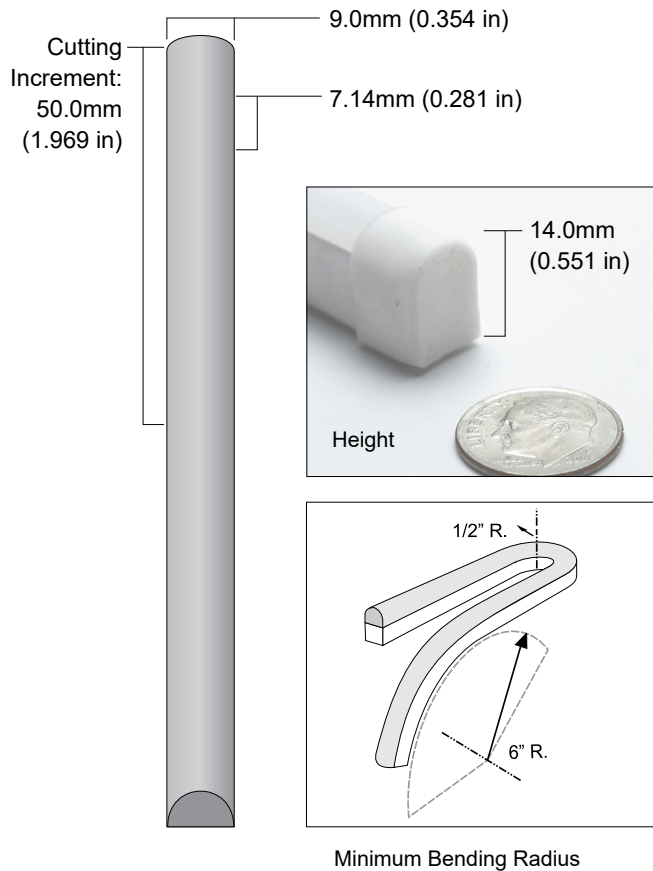

QolorFLEX NuNeon, Amber N914-A-10 is a sealed LED linear product that is flexible and safe for indoor or outdoor use. It is rugged, outdoor-rated, and dimmable. It can be cut to length and is available in a variety of colors plus RGB. It offers nearly the same visual impact as traditional blown glass neon without the problematic issue of installation and maintenance. QolorFLEX NuNeon operates on 24VDC and can be powered and controlled by a variety of QolorFLEX Dimmers and power supplies.

SPECIFICATIONS:

Physical		
Length	10m	(32.808 ft)
Height	14mm	(0.551 in)
Width	9mm	(0.354 in)
Cutting Increment	50mm	(1.969 in)
LED Spacing	7.14mm	(0.281 in)
Material	Silicone Extrusion	
Type	White Finish	
Connector Type	200mm long (7.874 in) flat cable on both ends, stripped 10mm and tinned	
Minimum Bending Radius	Flat plane: 1/2" Global axis: 6"	

Output	
Color(s)	Amber
Wavelength	588 nm
Beam Angle	120°
Lumens Per Meter	150 lm/m

Electrical	
Operating Voltage	24VDC
Current	3.0A
Power Consumption	7.2w/m (2.2 w/ft)
Power Consumption/10m	72w/10m
Density	140 LEDs/m
LED Type	2835