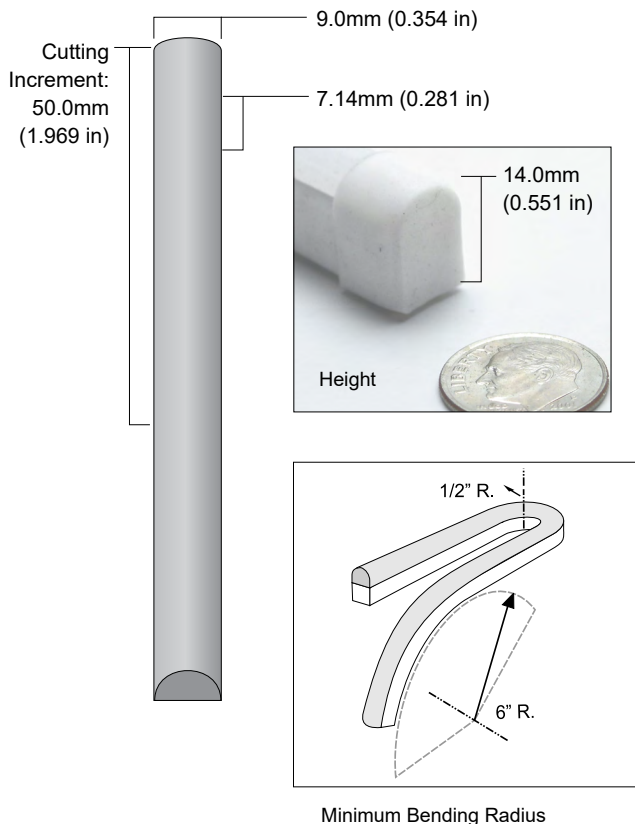

QolorFLEX NuNeon, Amber N914-A-10 is a sealed LED linear product that is flexible and safe for indoor or outdoor use. It is rugged, outdoor-rated, and dimmable. It can be cut to length and is available in a variety of colors plus RGB. It offers nearly the same visual impact as traditional blown glass neon without the problematic issue of installation and maintenance. QolorFLEX NuNeon operates on 24VDC and can be powered and controlled by a variety of QolorFLEX Dimmers and power supplies.

SPECIFICATIONS:

Physical		
Length	10m	(32.808 ft)
Height	14mm	(0.551 in)
Width	9mm	(0.354 in)
Cutting Increment	50mm	(1.969 in)
LED Spacing	7.14mm	(0.281 in)
Material	Silicone Extrusion	
Type	White Finish	
Connector Type	200mm long (7.874 in) flat cable on both ends, stripped 10mm and tinned	
Minimum Bending Radius	Flat plane: 1/2" Global axis: 6"	

Output	
Color(s)	Amber
Wavelength	588 nm
Beam Angle	120°
Lumens Per Meter	150 lm/m

Electrical	
Operating Voltage	24VDC
Current	3.0A
Power Consumption	7.2w/m (2.2 w/ft)
Power Consumption/10m	72w/10m
Density	140 LEDs/m
LED Type	2835

Product Information	
Use Environment	Indoor/ Outdoor
Dimmable	Fully Dimmable
Average Life	50,000 hours
Warranty	Two years
IP Rating	IP67
Compliance	ETL, CE, RoHS