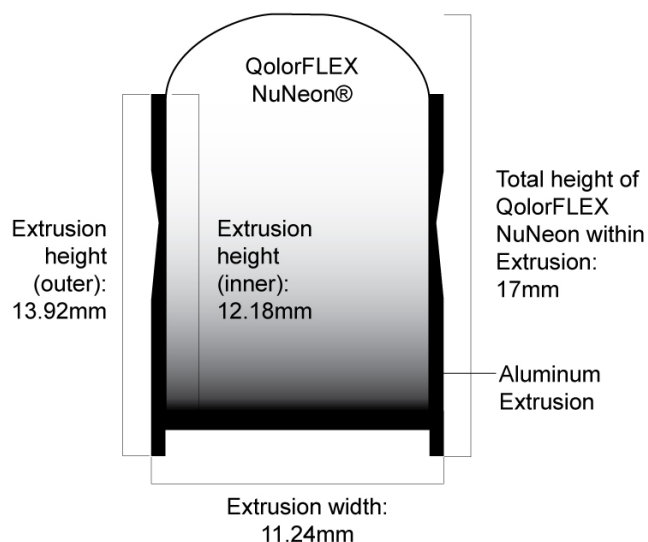

#### Physical

Height (Extrusion only)	13.92mm	(0.54 in)
Total Height (including QolorFLEX NuNeon)	17.00mm	(0.67 in)
Width	11.24mm	(0.44 in)
Length	2m	(6.56 ft)
Color	Oyster White	
Construction	Aluminium	

#### Features

- Inner width accommodates QolorFLEX NuNeon strips (which are 9mm wide)
- Oyster white cover provides a well diffused light that is comparable to neon effects, great for decorative and accent installations lighting for any setting
- Rigidly build Aluminium material, heat dissipation, providing great protection for QolorFLEX NuNeon linear lighting

Cross Section Diagram is enlarged to show detail:

To scale:

## QolorFLEX NuNeon Specifications

PART NUMBER	NAME	VOLTAGE	COLOUR TEMP	WAVE-LENGTH	POWER CONSUMPTION	LENGTH
N914-H27006500-5	QolorFLEX NuNeon, Tunable White HiQ High CRI 	24	2700°K, 6500°K	N/A	70 w/5m (1 reel)	5m
N914-CW-10	QolorFLEX NuNeon, Cool White 	24	6500°K	N/A	72w/10m (1 reel)	10m
N914-NW-10	QolorFLEX NuNeon, Natural White 	24	4000°K	N/A	72w/10m (1 reel)	10m
N914-WW-10	QolorFLEX NuNeon, Warm White 	24	2700°K	N/A	72w/10m (1 reel)	10m
N914-A-10	QolorFLEX NuNeon, Amber 	24	N/A	588 nm	72w/10m (1 reel)	10m
N914-B-10	QolorFLEX NuNeon, Blue 	24	N/A	468 nm	72w/10m (1 reel)	10m
N914-G-10	QolorFLEX NuNeon, Green 	24	N/A	518 nm	72w/10m (1 reel)	10m
N914-R-10	QolorFLEX NuNeon, Red 	24	N/A	622 nm	72w/10m (1 reel)	10m
N914-RGB-5	QolorFLEX NuNeon, RGB 	24	N/A	622/518/468 nm	48 w/5m (1 reel)	5m