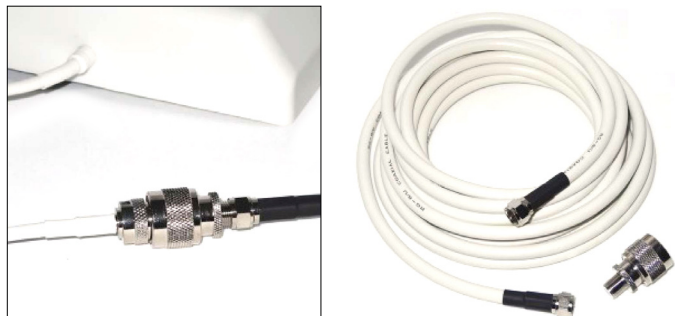

The **7dBi/8dBi Panel Antenna, 900MHz/2.4GHz, Dual Band** (P/N 5981) is a broadband, low VSWR, directional antenna with a 60° Beam spread. While it is designed for outdoor reception, it can be used for indoor or outdoor projects.

These antennas can be used with a single transmitter in a pair with a splitter to send the radio signal in two different directions (i.e. two sides of a building with the transmitter mounted at the corner).

The 5981 Panel Antenna comes with mounting bracket and attached 6" lead with an N-Connector, Female. To connect to Multiverse SHoW Baby, Multiverse Node, Multiverse Studio Receiver, Multiverse Transmitter, Multiverse Vero Transceiver, or legacy SHoW DMX Neo Tx or Rx, this antenna requires a P/N 5638 Antenna Adapter Cable. Connecting to legacy SHoW DMX Vero devices requires a P/N 5641 Antenna Adapter Cable.

The 8dBi Panel is legal in the EU with the use of a splitter. When using high gain antennas, be certain that the EIRP of your system is within permissible limits of your local regulatory body. If you have specific application questions, please contact City Theatrical's engineering department for guidance.