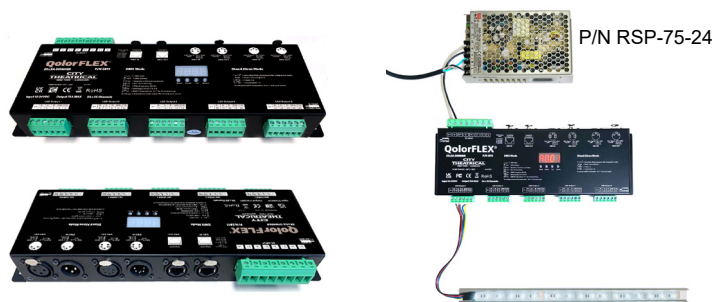

### QolorFLEX®

**QolorFLEX® 25x3A Dimmer (P/N 5811)** is a low voltage, constant voltage, dimmer that is designed for large installations of LED tape. It is the five-channel version of City Theatrical's QolorFLEX 24x3A Dimmer (P/N 5810), for users who seek high capacity dimmers to use for installations of 5-in-1 LED tapes, rather than four- or fewer channel LED tapes.

The QolorFLEX 25x3A Dimmer features 25 channels of control and can accommodate five-channel LED tapes easily, to create efficiencies when it comes to installation time and wiring. This dimmer is fully DMX and RDM compatible and offers standalone functions. The QolorFLEX 25x3A Dimmer's maximum current load per channel is 3A with a Maximum Device Input of 75A. It requires an external power supply to suit the LED tape being used. For indoor use.

QolorFLEX 25x3A Dimmer front and back views (left), and with Mean Well Power Supply, 75W, 24V and QolorFLEX 5-in-1 LED Tape, HiQ High CRI (right).

##### Electrical

Output Channels	25	
Input Voltage	12~24VDC	
Max Output Per Channel	3A	
Max Device Input	75A	
Power Connection	1 removable Terminal Block Connector, Eight Pin, Male (P/N 6614) for DC Input	
Output Connections	5 removable Terminal Block Connectors, Six Pin, Female (P/N 6613) for LED Outputs	
DMX Connections	etherCON RJ45 Connectors, 5-Pin XLR, and 3-Pin XLR	
0-10 Connections	No	
DMX Address	Yes	
Curve Selection	Yes - 99	
Film & Video Modes	Yes - 18	
DMX Termination	No	
SHoW ID	N/A	
Bump Buttons	No	
Pilot Lights	Yes	
Smoothing Settings	No	
Stand Alone Levels	Yes	
RDM	Yes	