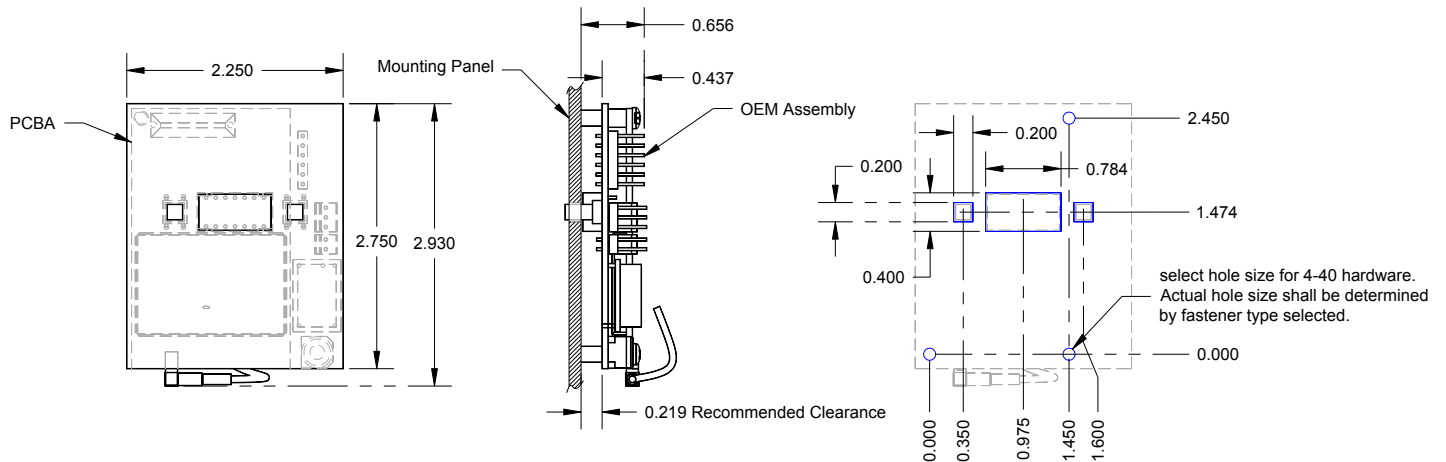

## The SHoW DMX Neo® Miniature Receiver For Props and Costumes

The 5706M SHoW DMX Neo Miniature Receiver provides FHSS and AFHSS wireless DMX and RDM reception in a tiny and easy to use module that is ready for installation and works with a wide range of power supplies.

### Features:

- One model, FCC, IC and CE Certified
- New DMX synchronized hopping structure with increased interference immunity, reduced interference generation and low latency
- 2.4GHz ISM Band
- Selectable Spread Spectrum Frequency Hopping (FHSS) via 64 SHoW IDs
- Selectable true Adaptive Spread Spectrum Frequency Hopping (AFHSS) via 4 SHoW IDs
- SHoW DMX Neo Full and Limited Burst and Maximum, Full, and Limited Bandwidth broadcast modes
- Adjustable output power
- Extremely low latency
- Two Operating Modes:
  - Neo Mode
    - Configurable using RDM commands from an external RDM controller or via the user interface
    - Replace missing packets with previously received data if any are lost
    - 7mS max latency
    - Selectable Output power (1-72mW ETSI)
    - Selectable Bandwidth
    - Selectable Burst Length (when used with full frame sources)
    - Allows for shortened frame data (less than 512 bytes from source)
    - Enhanced RDM Proxy performance
  - Neo-Adaptive Mode
    - Configurable using RDM commands from an external RDM controller or via the user interface
    - Replace missing packets with previously received data if any are lost