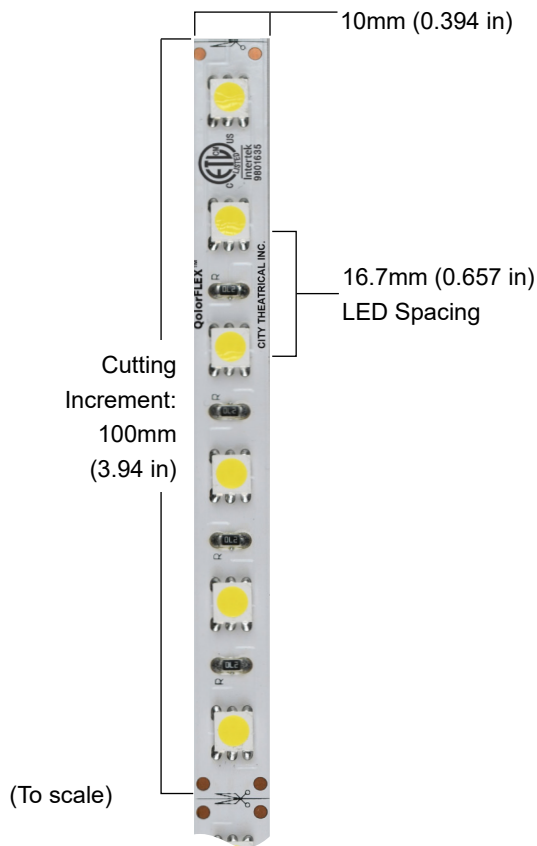

**QolorFLEX LED Tape, Natural White, 24V Indoor (P/N 5050-24-NW-60-5-20-1)** is an interior grade 24V LED Tape with a high output (900 lumens/meter) brightness. The natural white color (4100°K) makes it perfect for displays or light box use, where good color rendition is needed. It is available in full 5 meter reels and sample strips.

## QolorFLEX® LED TAPE, Natural White, 24V Indoor P/N 5050-24-NW-60-5-20-1

#### Physical

Length	5m	(16.404 ft)
Width	10mm	(0.394 in)
Cutting Increment	100mm	(3.94 in)
LED Spacing	16.7mm	(0.657 in)
Backing Color	White	

#### Electrical

Operating Voltage	24VDC
Current	2.1A
Power Consumption (w/5m)	50.4 w/5m
Power Consumption (w/ft)	3.07 w/ft
Density	60 LEDs/m
LED Chip Size	5050