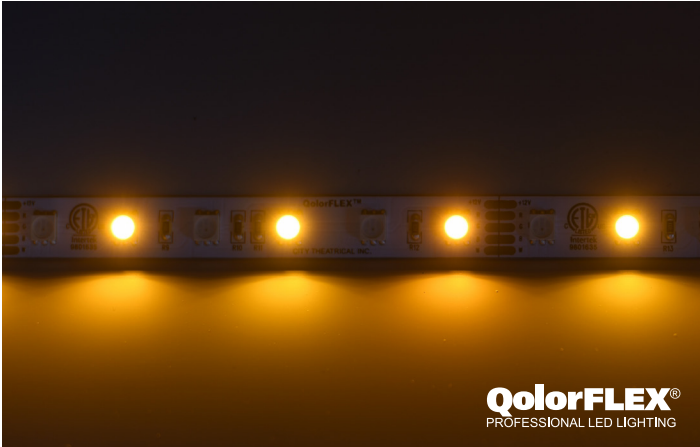

## QolorFLEX® LED TAPE, RGBA, 12V Indoor P/N 5050-12-RGBA-60-5-20-1

**QolorFLEX LED Tape, RGBA, 12V Indoor (P/N 5050-12-RGBA-60-5-20-1)** is an interior grade hybrid LED Tape with a medium output brightness and the ability to create a full spectrum of colors when used with a DMX control system. The combination of RGB and amber LEDs allow for precise color mixing for on camera, in studio and theatrical applications. Each LED tape comes with wiring leads on both ends and durable 3M adhesive backing. It is available in full five meter reels and sample strips.

### SPECIFICATIONS:

Physical		
Length	5m	(16.404 ft)
Width	12mm	(0.47 in)
Cutting Increment	100.00 mm	(3.94 in)
LED Spacing	16.7mm	(0.657 in)
Backing Color	White	

Output	
Color(s)	RGB & Amber
Color Temperature	N/A
Wavelength	622/518/468/588
Beam Angle	120°
Brightness	400 lumens/m
Color Rendering Index (CRI)	N/A

Electrical	
Operating Voltage	12VDC
Current	4.2A
Power Consumption (w/5m)	50.4 w/5m
Power Consumption (w/ft)	3.07 w/ft
Density	60 LEDs/m
LED Chip Size	5050

Product Information	
Use Environment	Indoor
Dimmable	Fully Dimmable
Average Life	25,000 hours
Warranty	Two years
IP Rating	IP20
Compliance	ETL, CE, RoHS

Developed to complement QolorFLEX 5-in-1 LED Tape, QolorFLEX Connect 10 is a "plug-in box" that can connect up to nine runs of five, four, three, dual, or single color LED tape to a low voltage low dimmer. Each QolorFLEX Connect 10 uses 10 six position detachable Phoenix terminal block connectors to achieve a quick and well-ordered installation. QolorFLEX Connect 10 is constructed with a Nema 4 IP 20 steel enclosure, and offers a maximum current per device of 40A and maximum load per terminal of 20A.