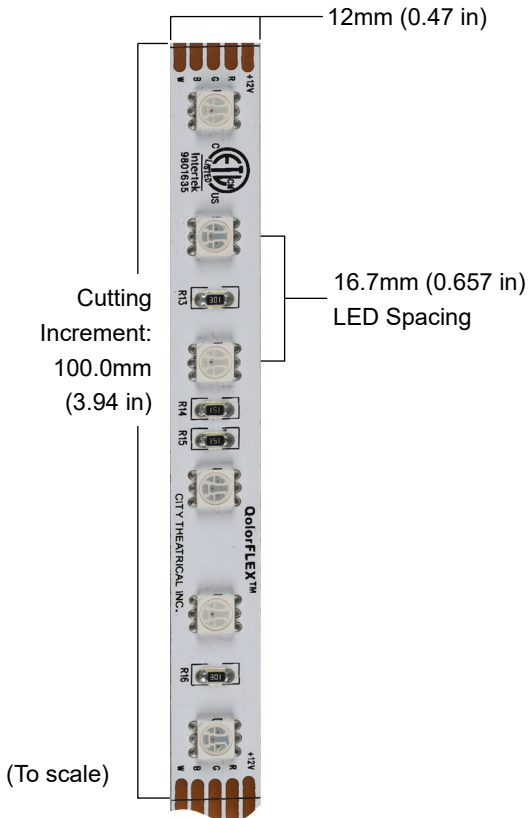

## QolorFLEX® LED TAPE, RGBA, 12V Indoor P/N 5050-12-RGBA-60-5-20-1

**QolorFLEX LED Tape, RGBA, 12V Indoor (P/N 5050-12-RGBA-60-5-20-1)** is an interior grade hybrid LED Tape with a medium output brightness and the ability to create a full spectrum of colors when used with a DMX control system. The combination of RGB and amber LEDs allow for precise color mixing for on camera, in studio and theatrical applications. Each LED tape comes with wiring leads on both ends and durable 3M adhesive backing. It is available in full five meter reels and sample strips.

### SPECIFICATIONS:

Physical		
Length	5m	(16.404 ft)
Width	12mm	(0.47 in)
Cutting Increment	100.00 mm	(3.94 in)
LED Spacing	16.7mm	(0.657 in)
Backing Color	White	

Output	
Color(s)	RGB & Amber
Color Temperature	N/A
Wavelength	622/518/468/588
Beam Angle	120°
Brightness	400 lumens/m
Color Rendering Index (CRI)	N/A

Electrical	
Operating Voltage	12VDC
Current	4.2A
Power Consumption (w/5m)	50.4 w/5m
Power Consumption (w/ft)	3.07 w/ft
Density	60 LEDs/m
LED Chip Size	5050

Product Information	
Use Environment	Indoor
Dimmable	Fully Dimmable
Average Life	25,000 hours
Warranty	Two years
IP Rating	IP20
Compliance	ETL, CE, RoHS

Developed to complement QolorFLEX 5-in-1 LED Tape, QolorFLEX Connect 10 is a "plug-in box" that can connect up to nine runs of five, four, three, dual, or single color LED tape to a low voltage low dimmer. Each QolorFLEX Connect 10 uses 10 six position detachable Phoenix terminal block connectors to achieve a quick and well-ordered installation. QolorFLEX Connect 10 is constructed with a Nema 4 IP 20 steel enclosure, and offers a maximum current per device of 40A and maximum load per terminal of 20A.