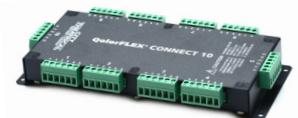

QolorFLEX Connect 10

P/N 5748

QolorFLEX Connect 10 is a practical and time saving solution for managing the multiple wire runs and numerous connections needed for large scale installations of LED tape.

Developed to complement QolorFLEX 5-in-1 LED Tape, QolorFLEX Connect 10 is a "plug-in box" that can connect up to nine runs of five, four, three, dual, or single color LED tape to a low voltage low dimmer. Each QolorFLEX Connect 10 uses 10 six position detachable Phoenix terminal block connectors to achieve a quick and well-ordered installation. QolorFLEX Connect 10 is constructed with a Nema 4 IP 20 steel enclosure, and offers a maximum current per device of 40A and maximum load per terminal of 20A.