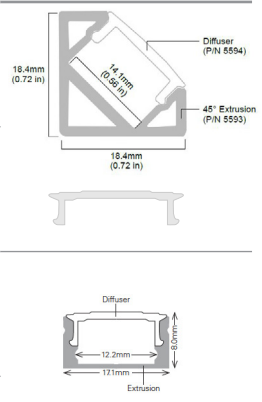

Ribbon Cables:

P/N	NAME	
6607	Ribbon Cable, Six Conductor, 18 GA	
6600	Ribbon Cable, Five Conductor, 18 GA	
6600-20	Ribbon Cable, Five Conductor, 20 GA (thinner than 18 GA)	
6608	Ribbon Cable, Four Conductor, 18 GA	
6606	Ribbon Cable, Three Conductor, 18 GA	
6605	Ribbon Cable, Two Conductor, 18 GA	

Connectors:

P/N	NAME	
6612	Terminal Block Connector, Six Pin, Male	
6613	Terminal Block Connector, Six Pin, Female	
6610	Terminal Block Connector, Five Pin, Male	
6611	Terminal Block Connector, Five Pin, Female	
5673	Terminal Block Connector, Four Pin Male	
5674	Terminal Block Connector, Four Pin Female	
5671	Terminal Block Connector, Three Pin Male	
5672	Terminal Block Connector, Three Pin Female	
5657	Terminal Block Connector, 2-Pin Male	
5658	Terminal Block Connector, 2-Pin Female	
6615	Female barrel to screw terminal connector	
6616	Male barrel to screw terminal connector	

Extrusions and Diffusers:

P/N	NAME	
6693	Aluminum Extrusion, 45-Degree, 2m for 45-Degree LED Tape installations	
6694	Diffuser for 45-Degree Extrusion, 2m	
6695	Diffuser for Low Profile Extrusion, 2m	
6690	Aluminum Extrusion, Low Profile, 2m	

End Caps, Tape, and Tape Clips:

P/N	NAME	
6690-1	End Cap for 6690 Aluminum Extrusion. Sold in packs of 10.	
6690-2	End Cap with hole for 6690 Extrusion. Sold in packs of 10.	
6680	Waterproof End Caps for Outdoor-rated LED tapes. Sold in packs of 10. Sizes: 9mm w/ 2 holes	
6682	8mm (no holes)	
6684	12mm w/ 4 holes	
6686	12mm (no holes)	
6625	3M VHB Double Sided Tape Roll, 72 yards	
6630	Outdoor Tape Clips and Screws. Sold in packs of 12.	

QolorFLEX Connect 10

P/N 5748

QolorFLEX Connect 10 is a practical and time saving solution for managing the multiple wire runs and numerous connections needed for large scale installations of LED tape.

Developed to complement QolorFLEX 5-in-1 LED Tape, QolorFLEX Connect 10 is a "plug-in box" that can connect up to nine runs of five, four, three, dual, or single color LED tape to a low voltage low dimmer. Each QolorFLEX Connect 10 uses 10 six position detachable Phoenix terminal block connectors to achieve a quick and well-ordered installation. QolorFLEX Connect 10 is constructed with a Nema 4 IP 20 steel enclosure, and offers a maximum current per device of 40A and maximum load per terminal of 20A.