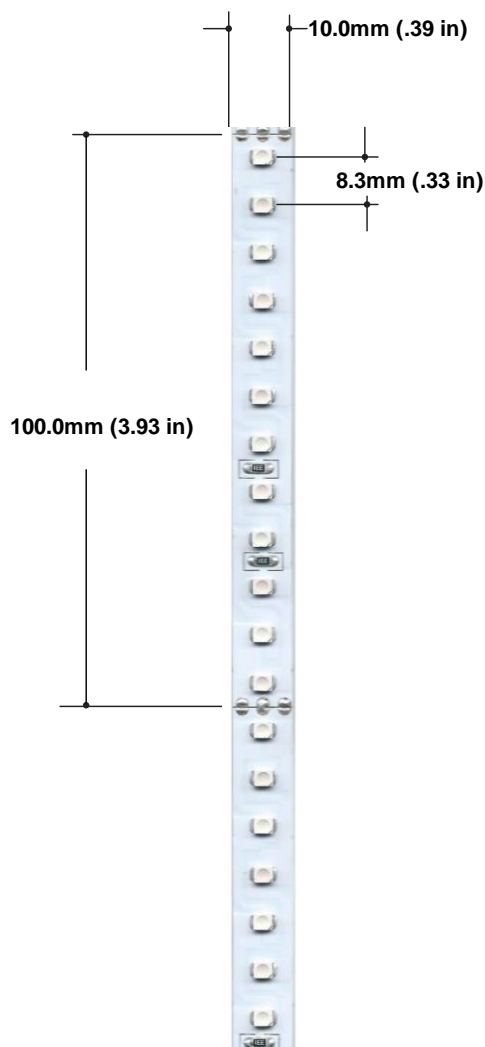

# CITY THEATRICAL

NEW YORK • LONDON

475 Barell Ave., Carlstadt, NJ 07072

Voice: 800-230-9497, 201-549-1160

Fax: 201-549-1161

**QolorFLEX 3528-24-WWCW-120-5-67-1** is an exterior grade adjustable white LED Tape encased in a translucent waterproof silicone sleeve. It has an IP rating of 67 and the ability to vary the color temperature from very warm (2400°K) to daylight (6500°K) when used with a DMX control system. Its 24V configuration allows for longer runs. It is available in full 5 meter reels, sample strips, and is included in our QolorFLEX Demo Kit. Waterproof end caps must be used after cutting.

## QolorFLEX LED Tape P/N 3528-24-WWCW-120-5-67-1

### SPECIFICATIONS

Color(s)	Adjustable White
Color Temp	2,400° -6,500° K
Wavelength	N/A
Beam Angle	120°
Brightness (lumens/m)	635/753
Power Consumption (watts/5m)	84
Power Consumption (watts/ft)	5.10
Operating Voltage	24VDC
Current (mA/5m)	3500
Quantity of LEDs Per 5m (16.4 ft)	600
CRI	70
LED Spacing	8.3mm (.33 in)
Cutting Increment	100.0mm (3.93 in)
Length	5m (16.4 ft)
Width	10mm (.39 in)
Average Life	25,000 hrs
Compliance	ETL
Warranty	Two Years
IP Rating	IP67
LED Chip Size	3528
Backing Color	White
Use Environment	Outdoor